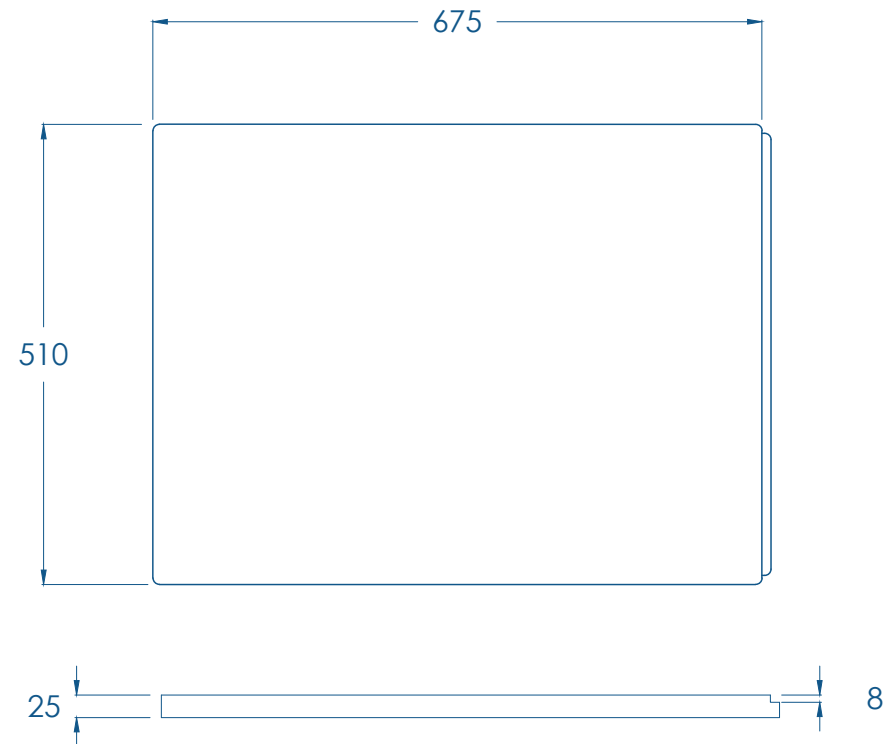

P Shape / L Shape 700mm End Panel - PSHAPEBP170

SIZE (MM)	H 510 x W 675 x D 25mm
-----------	------------------------

The information contained on this page was correct at date of issue. Fitting dimensions are provided as a guide only. Some variation may occur due to manufacturing tolerances. We pursue a policy of continuing improvement in design and performance of our products and so reserve the right to change specifications without prior notice.