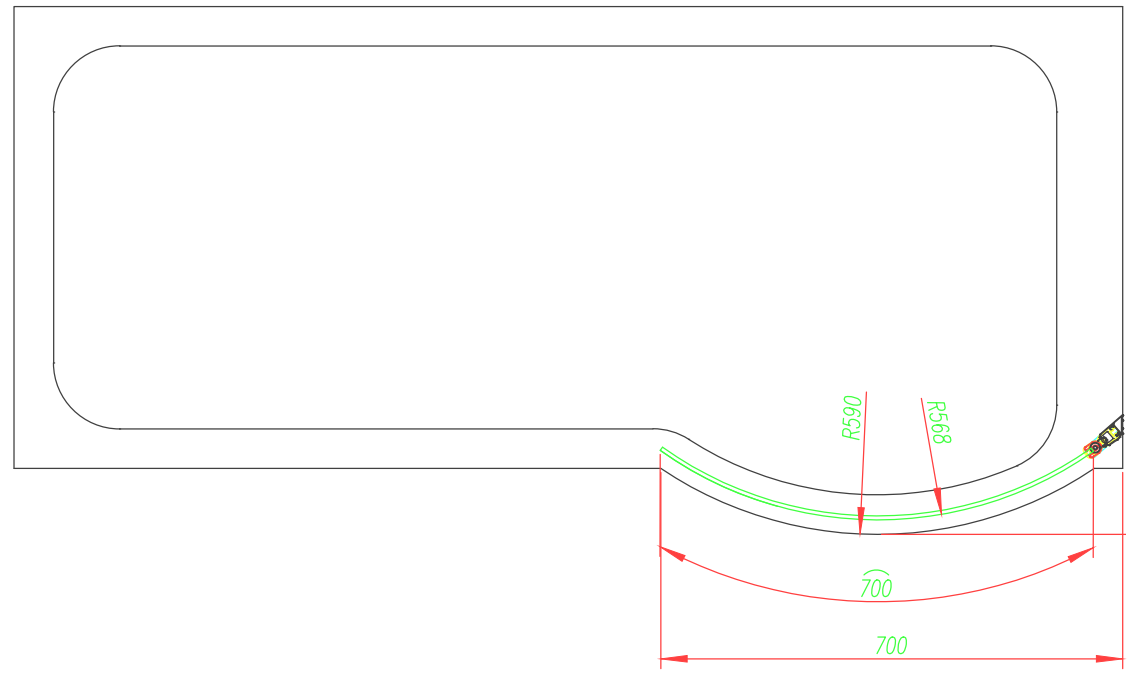

P Shape Bath Screen- PSHAPEBS

SIZE (MM)	H 1400 X W 700 X D 26mm
-----------	-------------------------

The information contained on this page was correct at date of issue. Fitting dimensions are provided as a guide only. Some variation may occur due to manufacturing tolerances. We pursue a policy of continuing improvement in design and performance of our products and so reserve the right to change specifications without prior notice.