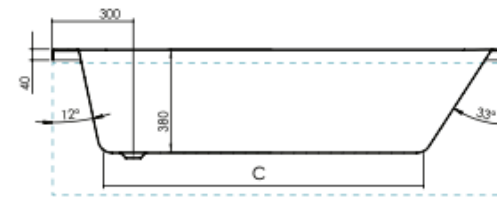

# P Shape 1700 Shower Bath - PSHAPE170RH / PSHAPE170RH

<b>SIZE (MM)</b>	L 1700 X W 800 X H 380mm
<b>WATER CAPACITY</b>	196L
<b>ADDITIONAL INFORMATION</b>	Can Be Drilled For Tap Holes Waste and overflow not included

Left Hand P-Shape Bath

Right Hand P-Shape Bath

SECTION C-C  
SCALE 1 : 10

SECTION B-B  
SCALE 1 : 10

Dim.cm	A	B	C	C/L	W/kg
170x80	1700	800	1200		
170x80	1700	800	1200		

The information contained on this page was correct at date of issue. Fitting dimensions are provided as a guide only. Some variation may occur due to manufacturing tolerances. We pursue a policy of continuing improvement in design and performance of our products and so reserve the right to change specifications without prior notice.