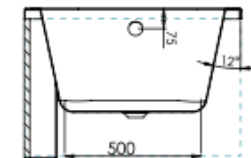

# P Shape 1700 Shower Bath - PSHAPE170RH / PSHAPE170RH

<b>SIZE (MM)</b>	L 1700 X W 800 X H 380mm
<b>WATER CAPACITY</b>	196L
<b>ADDITIONAL INFORMATION</b>	Can Be Drilled For Tap Holes Waste and overflow not included

Left Hand P-Shape Bath

Right Hand P-Shape Bath

SECTION C-C  
SCALE 1 : 10

SECTION B-B  
SCALE 1 : 10

Dim.cm	A	B	C	C/L	W/kg
170x80	1700	800	1200		
170x80	1700	800	1200		

The information contained on this page was correct at date of issue. Fitting dimensions are provided as a guide only. Some variation may occur due to manufacturing tolerances. We pursue a policy of continuing improvement in design and performance of our products and so reserve the right to change specifications without prior notice.