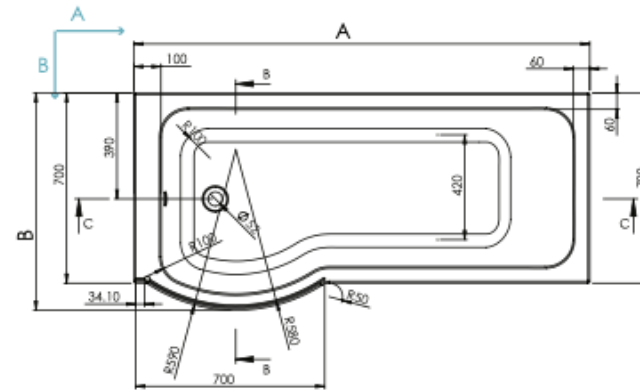

# P Shape 1700 Shower Bath - PSHAPE170RH / PSHAPE170RH

<b>SIZE (MM)</b>	L 1700 X W 800 X H 380mm
<b>WATER CAPACITY</b>	196L
<b>ADDITIONAL INFORMATION</b>	Can Be Drilled For Tap Holes Waste and overflow not included

Left Hand P-Shape Bath

Right Hand P-Shape Bath

SECTION C-C  
SCALE 1 : 10

SECTION B-B  
SCALE 1 : 10

Dim.cm	A	B	C	C/L	W/kg
170x80	1700	800	1200		
170x80	1700	800	1200		

The information contained on this page was correct at date of issue. Fitting dimensions are provided as a guide only. Some variation may occur due to manufacturing tolerances. We pursue a policy of continuing improvement in design and performance of our products and so reserve the right to change specifications without prior notice.