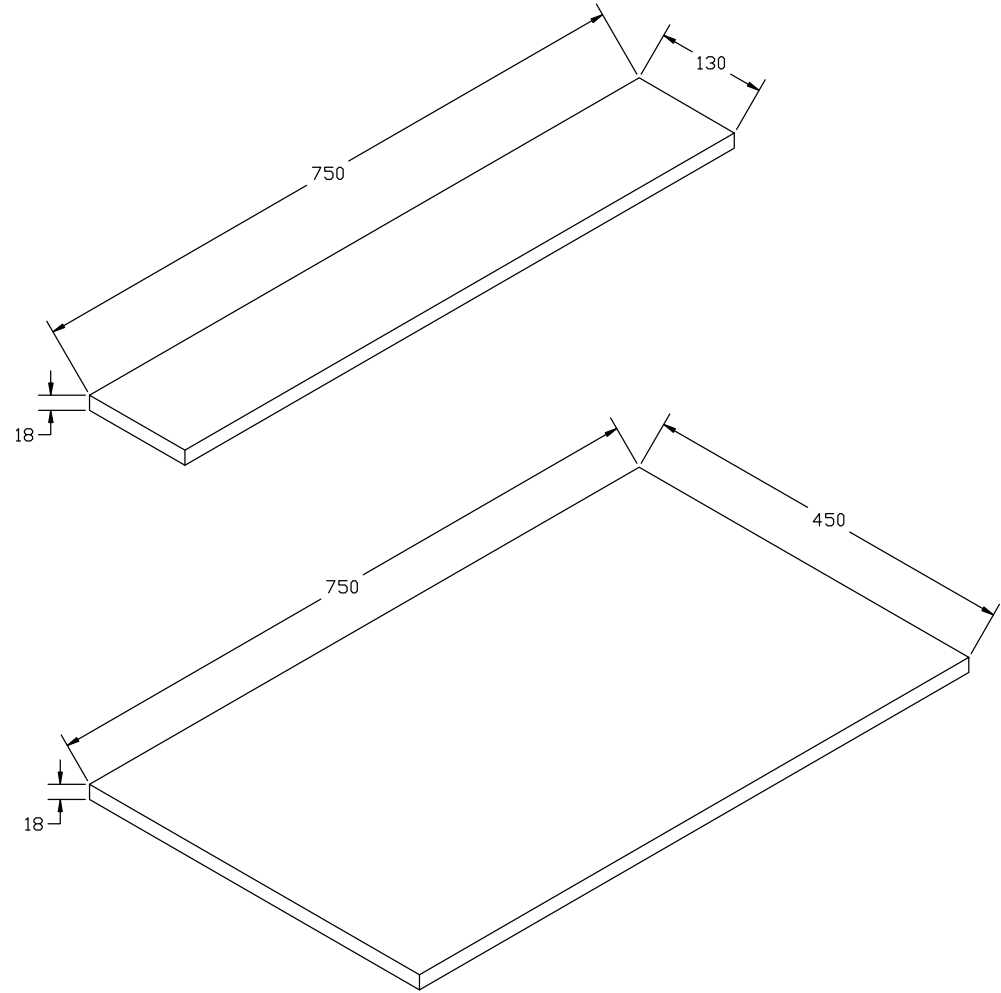

750mm 2 Piece Adjustable End Panel White Gloss - MSWOBP75WG

FINISH	White Gloss
--------	-------------

The information contained on this page was correct at date of issue. Fitting dimensions are provided as a guide only. Some variation may occur due to manufacturing tolerances. We pursue a policy of continuing improvement in design and performance of our products and so reserve the right to change specifications without prior notice.