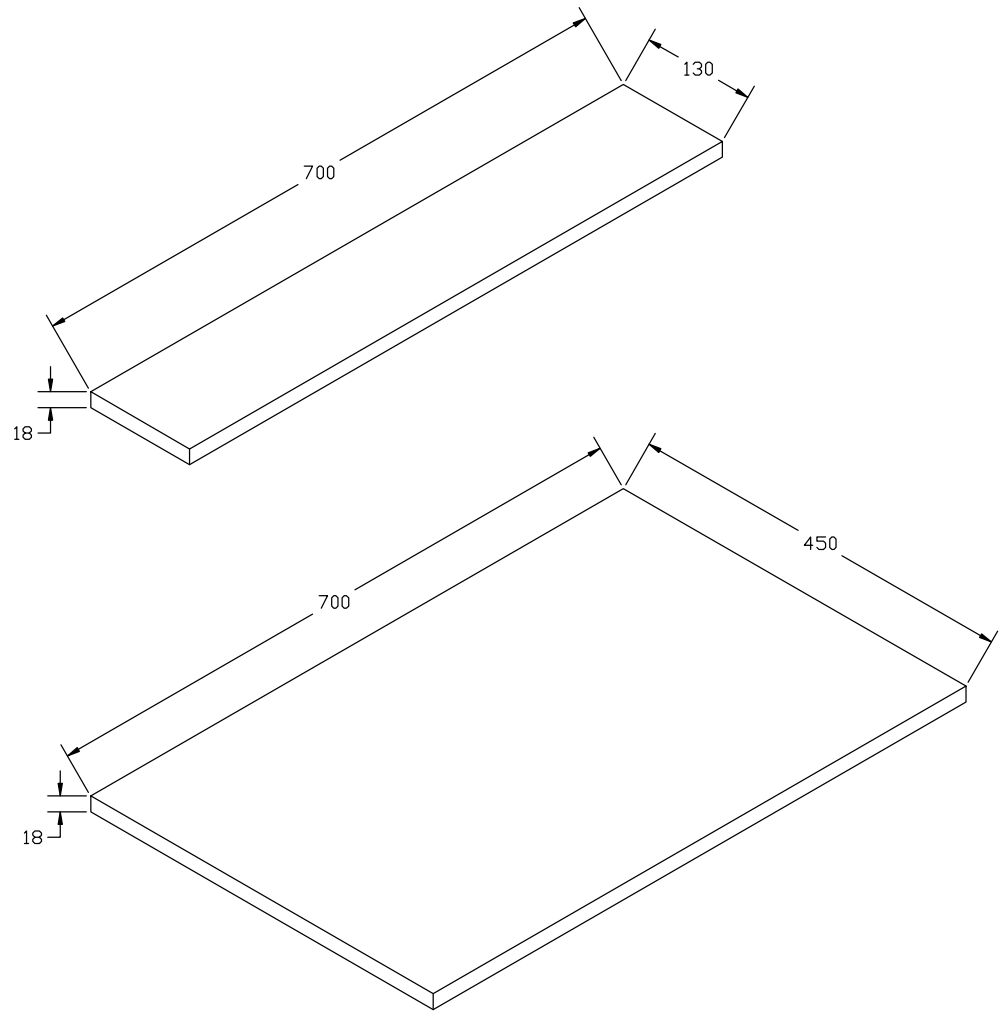

# 700mm 2 Piece Adjustable End Panel White Gloss - MSWOBP70WG

FINISH	White Gloss
--------	-------------

The information contained on this page was correct at date of issue. Fitting dimensions are provided as a guide only. Some variation may occur due to manufacturing tolerances. We pursue a policy of continuing improvement in design and performance of our products and so reserve the right to change specifications without prior notice.