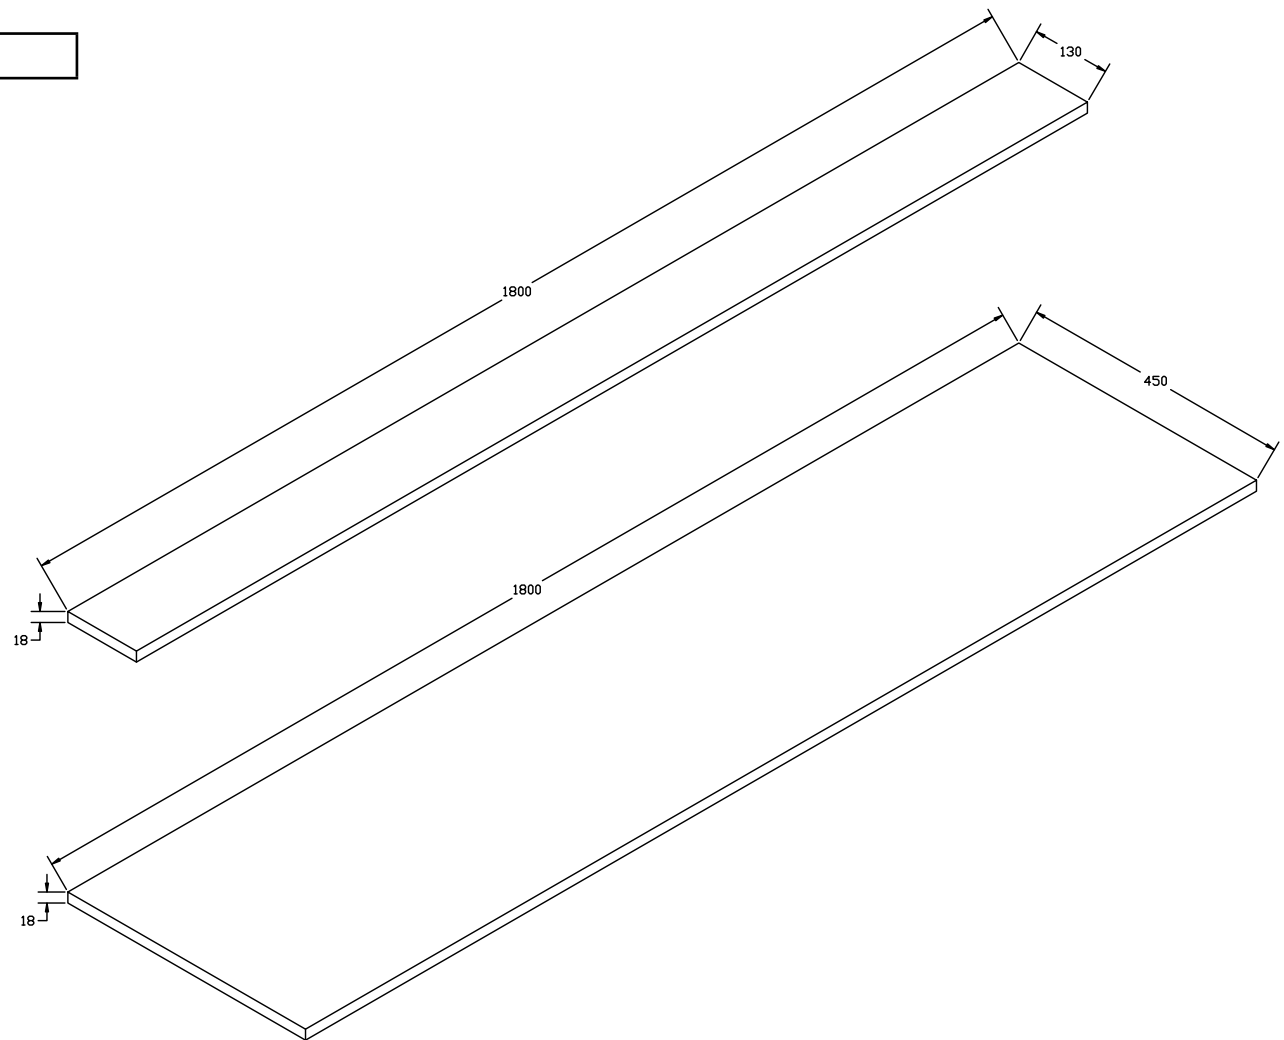

1800mm 2 Piece Adjustable End Panel White Gloss - MSWOBP180WG

FINISH	White Gloss
--------	-------------

The information contained on this page was correct at date of issue. Fitting dimensions are provided as a guide only. Some variation may occur due to manufacturing tolerances. We pursue a policy of continuing improvement in design and performance of our products and so reserve the right to change specifications without prior notice.