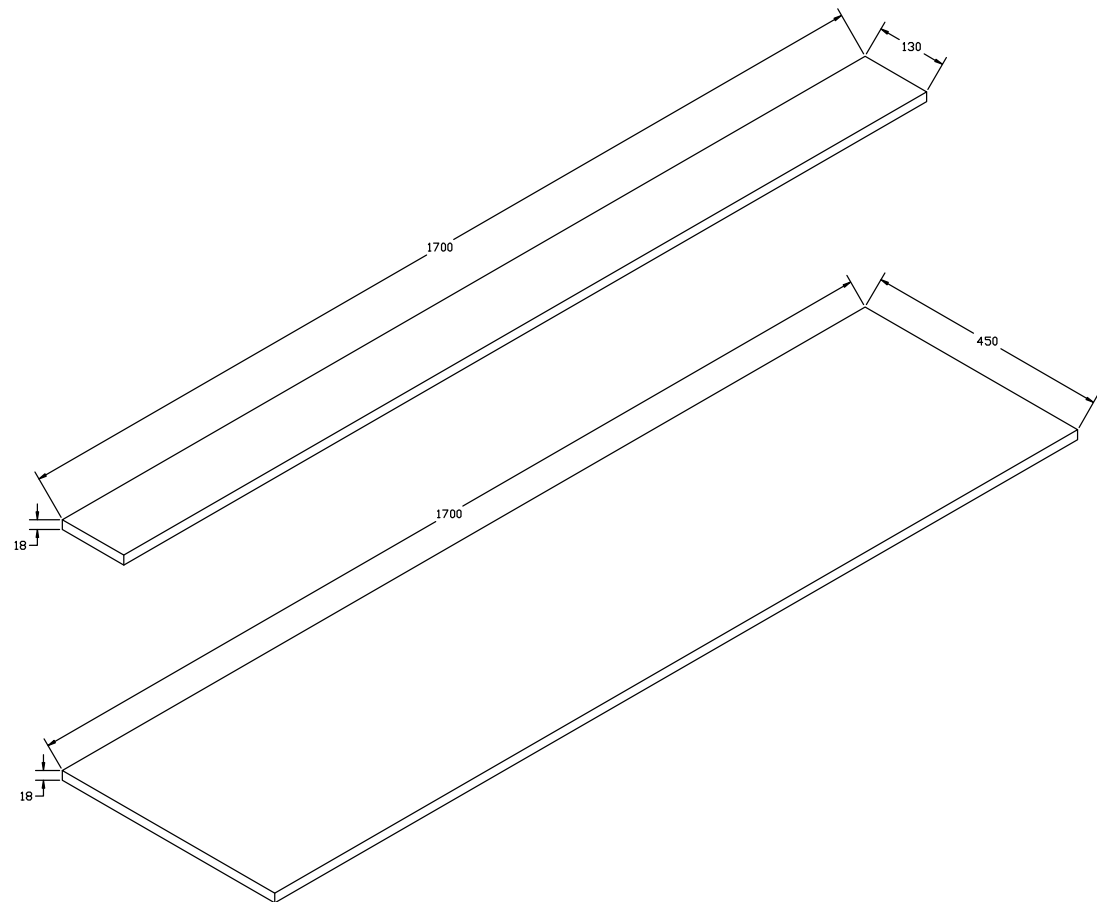

1700mm 2 Piece Adjustable End Panel White Gloss - MSWOBP170WG

FINISH	White Gloss
--------	-------------

The information contained on this page was correct at date of issue. Fitting dimensions are provided as a guide only. Some variation may occur due to manufacturing tolerances. We pursue a policy of continuing improvement in design and performance of our products and so reserve the right to change specifications without prior notice.