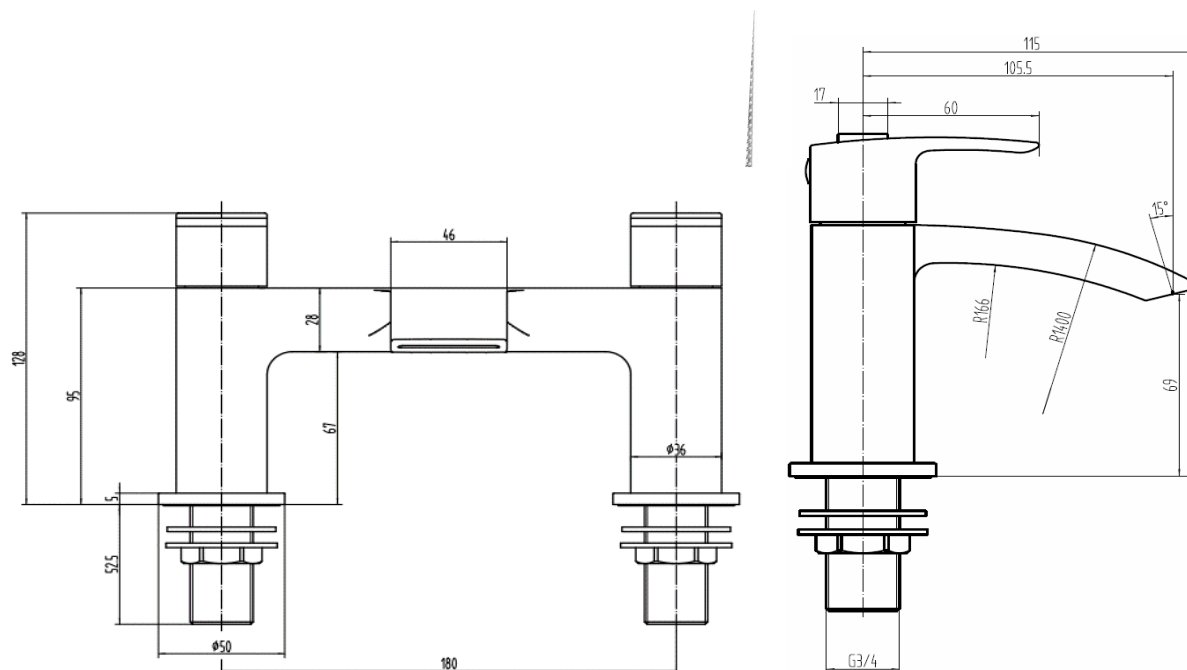

Versa Bath Shower Mixer - MSTAVE5

CONSTRUCTION	Brass Body (CuZn40Pb2), EN CW617N (Equivalent to BS CZ122) Zinc-Alloy Handle
FINISHES	Chrome Plated to BS EN 248
PRODUCT TYPE	Contemporary
WATER PRESSURE	Min. 0.2 Bar, Max. 6.0 Bar
PLUMBING SYSTEMS	Suitable for All Plumbing Systems, Hot and Cold Water Pressure Preferably Balanced Max. Supply Pressure Differential Requirement No Greater Than 5:1
STANDARDS	Complies with BS5412, BS EN200
CERTIFICATION	WRAS Approved and Certified
NET WEIGHT	2.87 Kg
CARTRIDGE	1/4 Turn 3/4" Ceramic Disc Valves
FITTING	Brass G3/4" BSP Tails
AERATOR	Laminar Spout
ADDITIONAL INFORMATION	1. Shower Handset : Chrome , ABS , Single Mode 2. Handset Holder : Chrome , ABS , Wall Mounted 3. Shower Hose : Stainless Steel , Double Interlock 1.5m , G1/2" BSP Connections

Flow Rates (Litres per minute)

SYSTEM PRESSURE	0.1 Bar	0.2 Bar	0.3 Bar	0.5 Bar	1.0 Bar	1.5 Bar	2.0 Bar	3.0 Bar	4.0 Bar	5.0 Bar
	9.5	11.2	-	16.1	21.9	26.3	30.2	36.0	-	-

The information contained on this page was correct at date of issue. Fitting dimensions are provided as a guide only. Some variation may occur due to manufacturing tolerances. We pursue a policy of continuing improvement in design and performance of our products and so reserve the right to change specifications without prior notice.