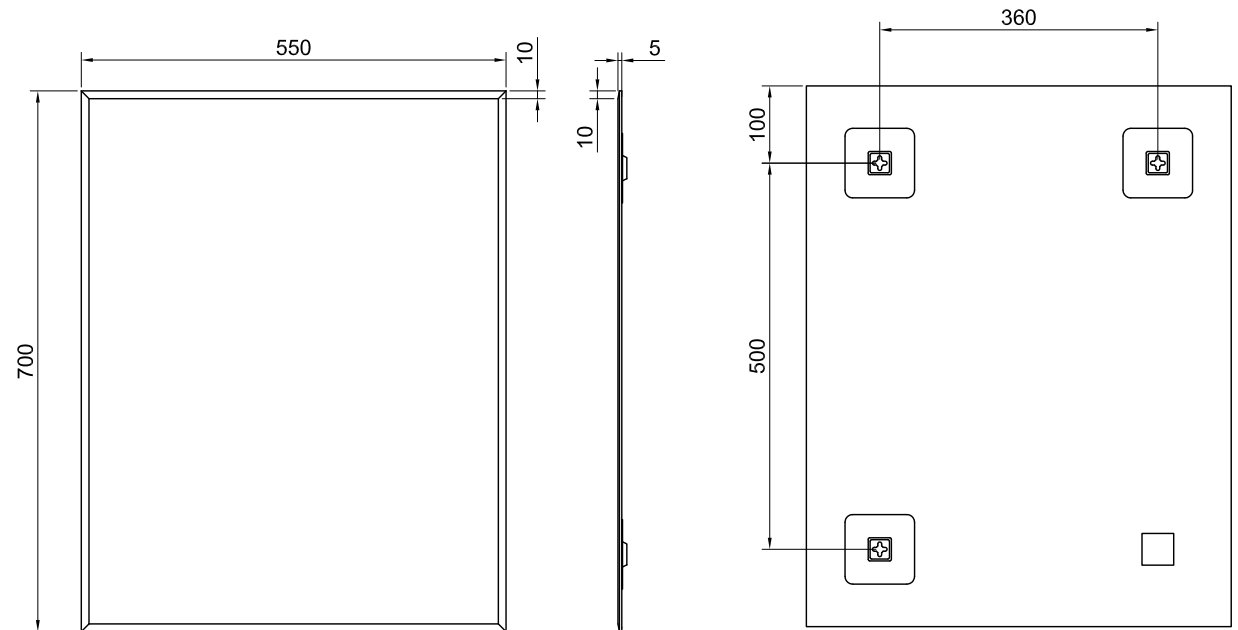

Erin 55 Mirror - MSMIERI55

RANGE	Erin
SIZE (MM)	H 700 X W 550 X D 5mm
FEATURES	<ul style="list-style-type: none">• 10mm Bevel Edge• Landscape or Portrait

The information contained on this page was correct at date of issue. Fitting dimensions are provided as a guide only. Some variation may occur due to manufacturing tolerances. We pursue a policy of continuing improvement in design and performance of our products and so reserve the right to change specifications without prior notice.