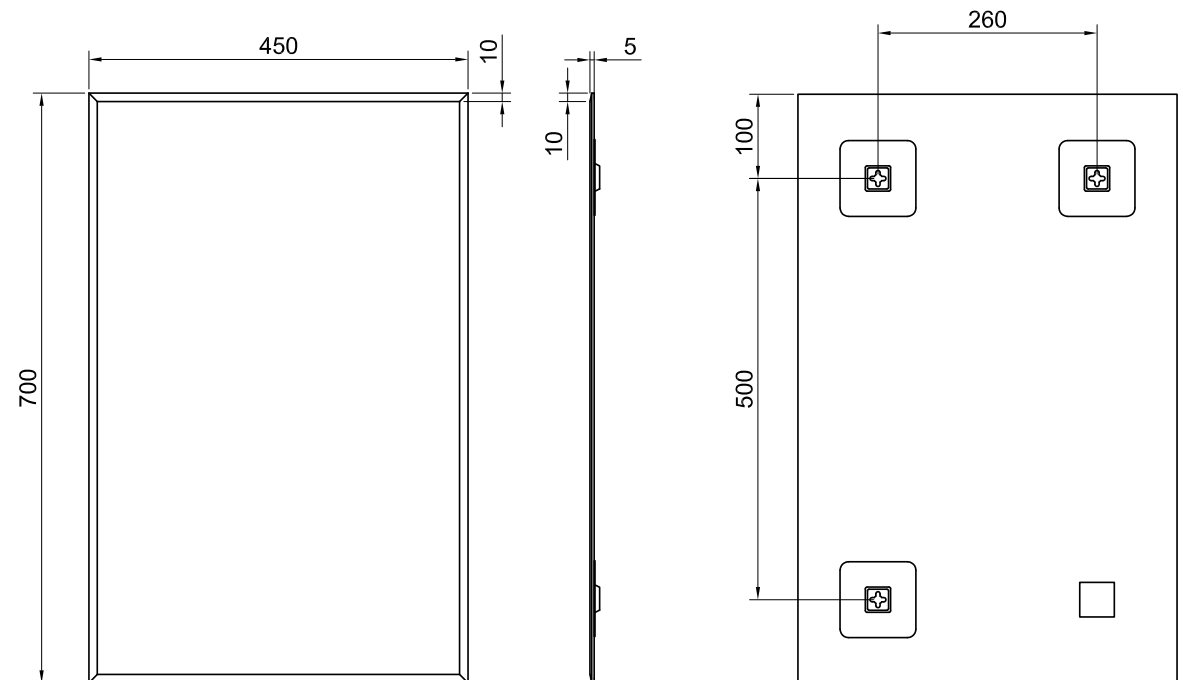

# Erin 45 Mirror - MSMIERI45

RANGE	Erin
SIZE (MM)	H 700 X W 450 X D 5mm
FEATURES	<ul style="list-style-type: none"><li>• 10mm Bevel Edge</li><li>• Landscape or Portrait</li></ul>

The information contained on this page was correct at date of issue. Fitting dimensions are provided as a guide only. Some variation may occur due to manufacturing tolerances. We pursue a policy of continuing improvement in design and performance of our products and so reserve the right to change specifications without prior notice.