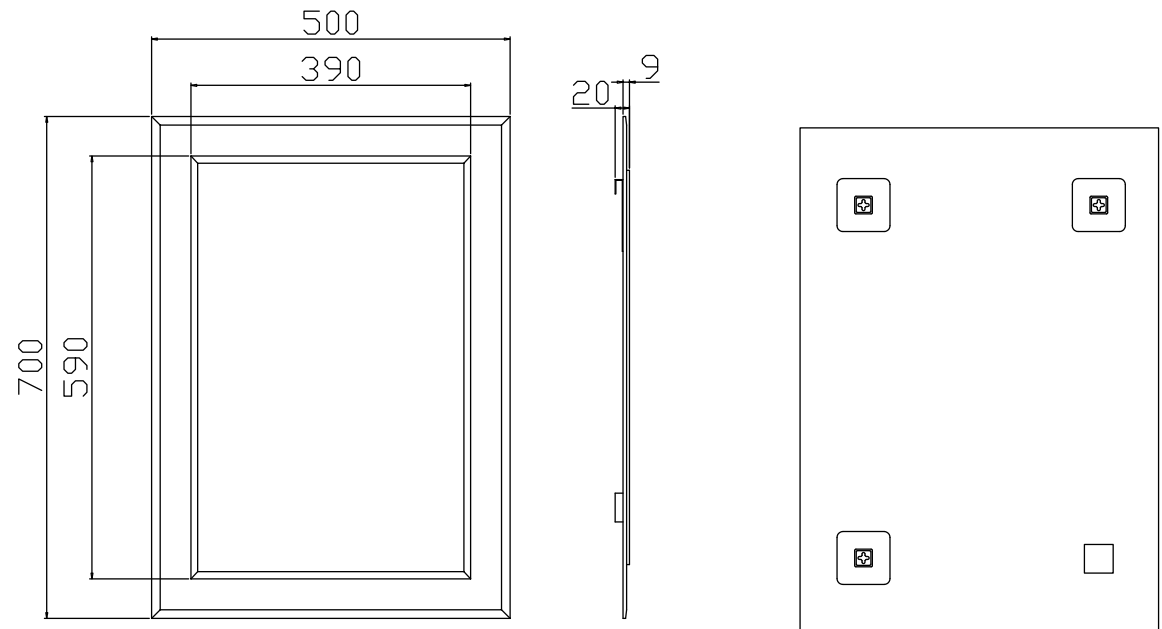

Clara 50 Mirror - MSMICLA50

RANGE	Clara
SIZE (MM)	H 700 X W 500 X D 9mm
FEATURES	<ul style="list-style-type: none">• 4mm Mirror Bonded to 5mm• 10mm Bevel Edge• Landscape or Portrait

The information contained on this page was correct at date of issue. Fitting dimensions are provided as a guide only. Some variation may occur due to manufacturing tolerances. We pursue a policy of continuing improvement in design and performance of our products and so reserve the right to change specifications without prior notice.