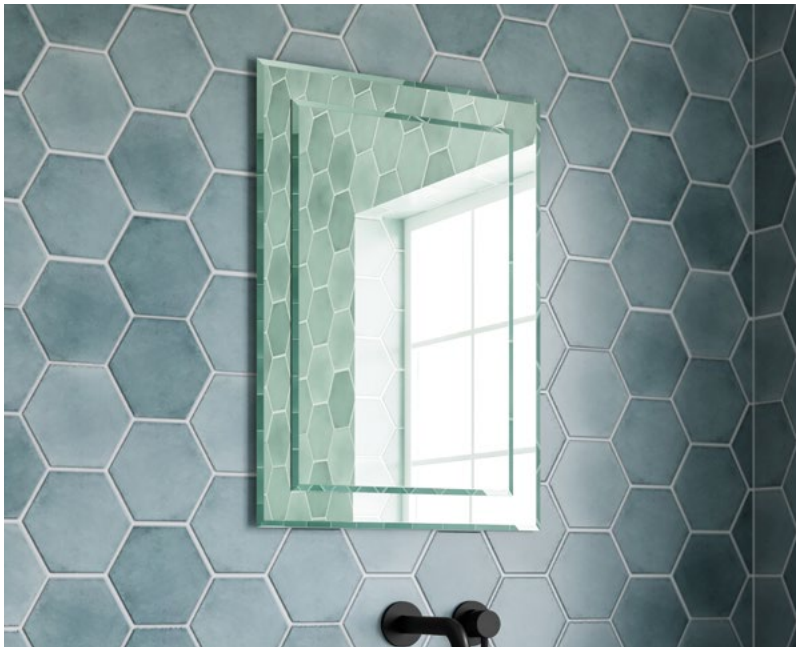

Clara 50 Mirror - MSMICLA50

RANGE	Clara
SIZE (MM)	H 700 X W 500 X D 9mm
FEATURES	<ul style="list-style-type: none">• 4mm Mirror Bonded to 5mm• 10mm Bevel Edge• Landscape or Portrait

The information contained on this page was correct at date of issue. Fitting dimensions are provided as a guide only. Some variation may occur due to manufacturing tolerances. We pursue a policy of continuing improvement in design and performance of our products and so reserve the right to change specifications without prior notice.