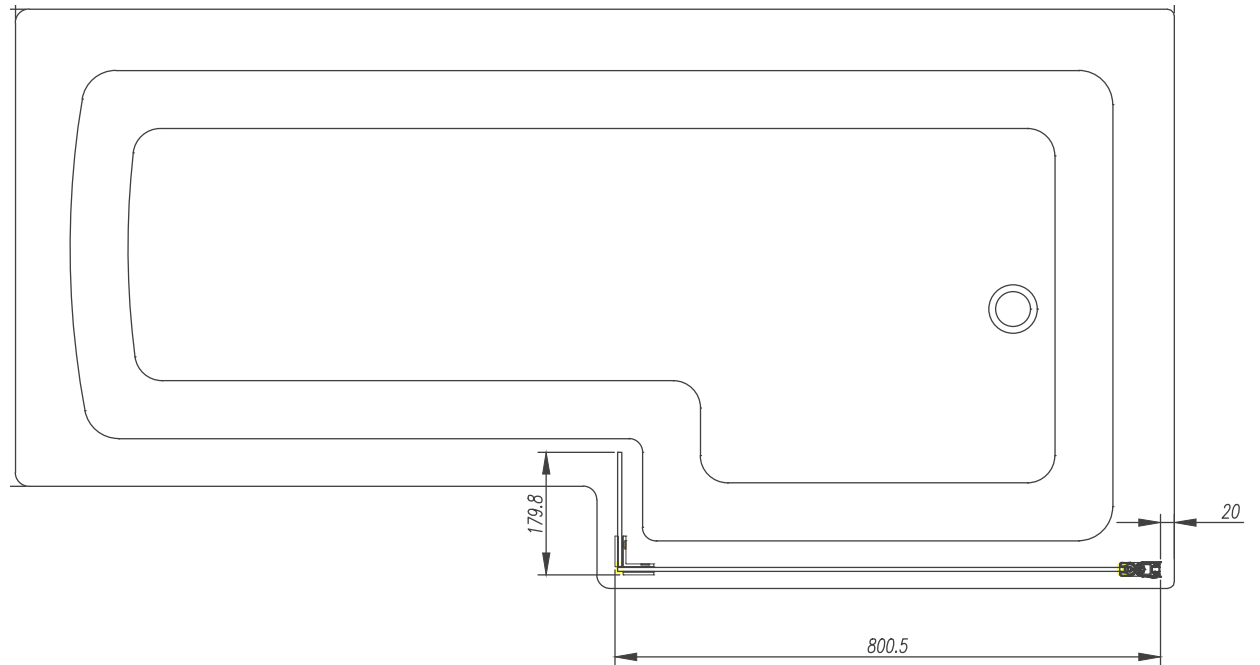

# L Shape Bath Screen - LSHAPEBS

SIZE (MM)	H 1400 X W 800 X D 180mm
-----------	--------------------------

The information contained on this page was correct at date of issue. Fitting dimensions are provided as a guide only. Some variation may occur due to manufacturing tolerances. We pursue a policy of continuing improvement in design and performance of our products and so reserve the right to change specifications without prior notice.