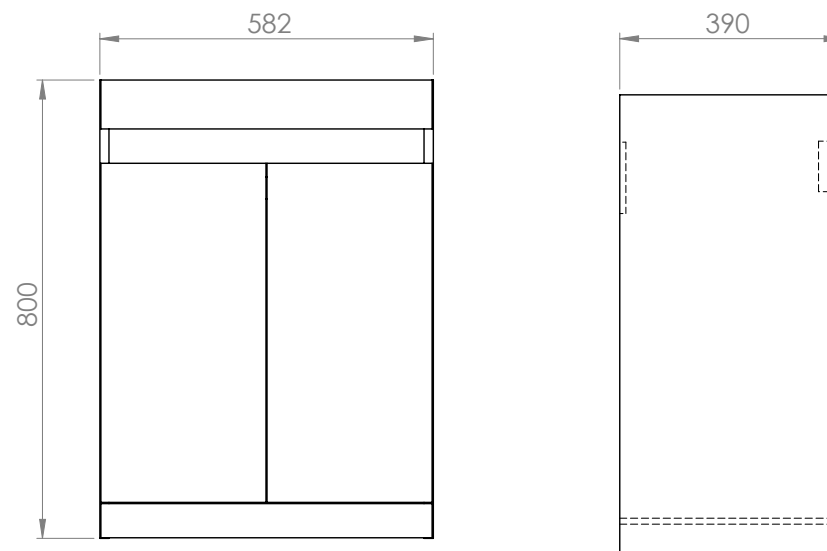

Foley 600mm 2 Door Floor Unit

RANGE	Foley
CODE(S)	MSFFO60FMWH MSFFO60FMGR
SIZE (MM)	H 815 x W 591 x D 395 inc. Basin
FINISH	Matt Grey or Gloss White
BASIN MATERIAL	Ceramic
TAP HOLE(S)	One
ADDITIONAL INFORMATION	Compatible with Foley 600mm 1th Ceramic Basin MSFFO60BA

COLOUR OPTIONS:

White
Gloss

Grey
Matt

The information contained on this page was correct at date of issue. Fitting dimensions are provided as a guide only. Some variation may occur due to manufacturing tolerances. We pursue a policy of continuing improvement in design and performance of our products and so reserve the right to change specifications without prior notice.