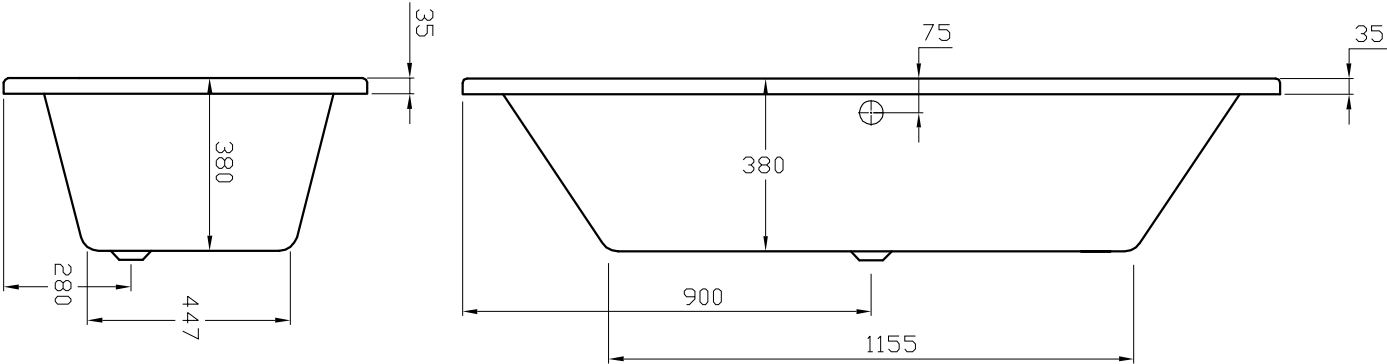

# Esker 1800 x 800mm Double Ended Bath - ESK180X80DE

MY STYLE

<b>SIZE (MM)</b>	L 1800 X W 800 X H 380
<b>WATER CAPACITY</b>	198L
<b>ADDITIONAL INFORMATION</b>	Can Be Drilled For Tap Holes Waste and overflow not included