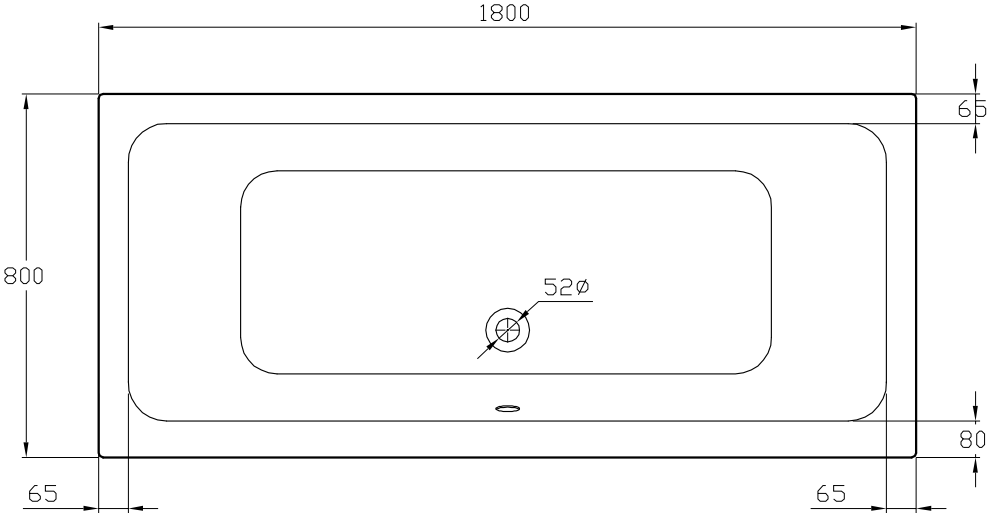

# Esker 1800 x 800mm Double Ended Bath - ESK180X80DE

MY STYLE

<b>SIZE (MM)</b>	L 1800 X W 800 X H 380
<b>WATER CAPACITY</b>	198L
<b>ADDITIONAL INFORMATION</b>	Can Be Drilled For Tap Holes Waste and overflow not included

The information contained on this page was correct at date of issue. Fitting dimensions are provided as a guide only. Some variation may occur due to manufacturing tolerances. We pursue a policy of continuing improvement in design and performance of our products and so reserve the right to change specifications without prior notice.