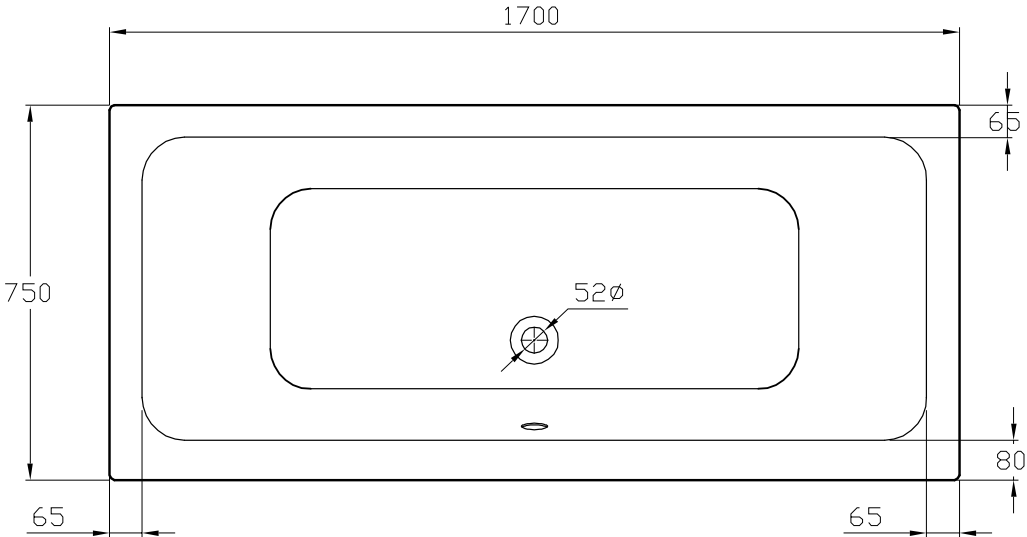

Esker 1700 x 750mm Double Ended Bath - ESK170X75DE

SIZE (MM)	L 1700 X W 750 X H 380
WATER CAPACITY	180L
ADDITIONAL INFORMATION	Can Be Drilled For Tap Holes Waste and overflow not included

The information contained on this page was correct at date of issue. Fitting dimensions are provided as a guide only. Some variation may occur due to manufacturing tolerances. We pursue a policy of continuing improvement in design and performance of our products and so reserve the right to change specifications without prior notice.