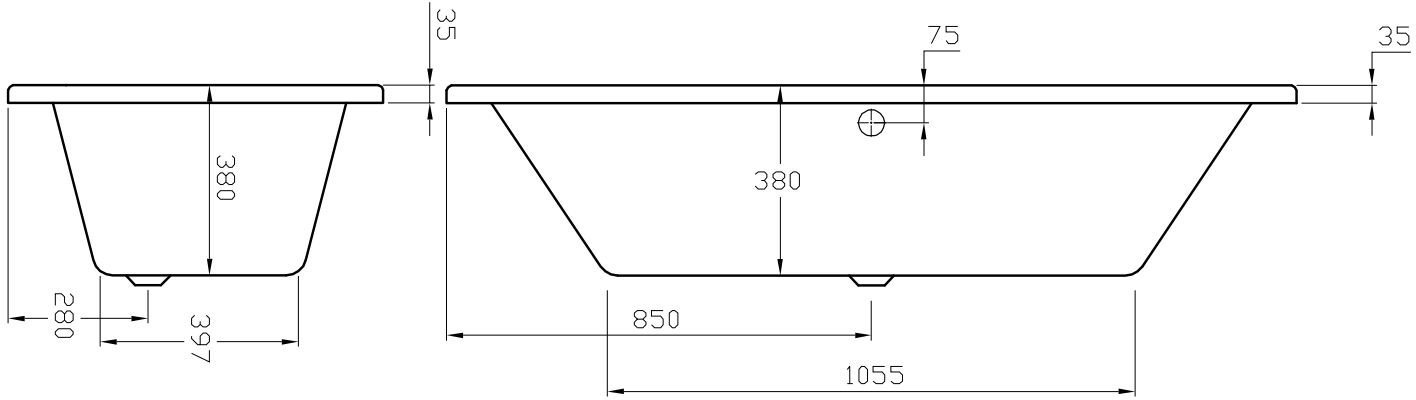

Esker 1700 x 750mm Double Ended Bath - ESK170X75DE

SIZE (MM)	L 1700 X W 750 X H 380
WATER CAPACITY	180L
ADDITIONAL INFORMATION	Can Be Drilled For Tap Holes Waste and overflow not included

The information contained on this page was correct at date of issue. Fitting dimensions are provided as a guide only. Some variation may occur due to manufacturing tolerances. We pursue a policy of continuing improvement in design and performance of our products and so reserve the right to change specifications without prior notice.