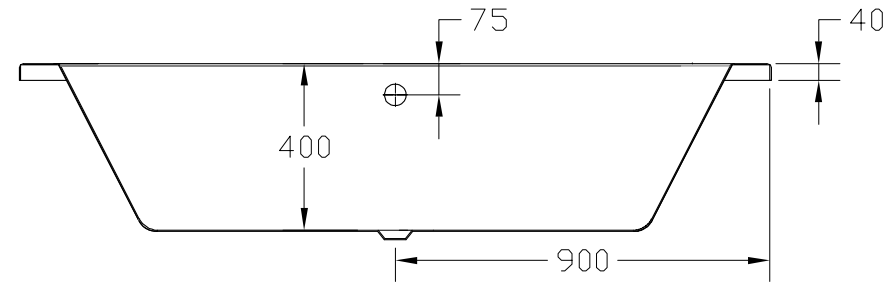

# Carne 1800 x 800mm Double Ended Bath - CAR180X80DE

<b>SIZE (MM)</b>	L 1800 X W 800 X H 380
<b>WATER CAPACITY</b>	198L
<b>ADDITIONAL INFORMATION</b>	Can Be Drilled For Tap Holes Waste and overflow not included