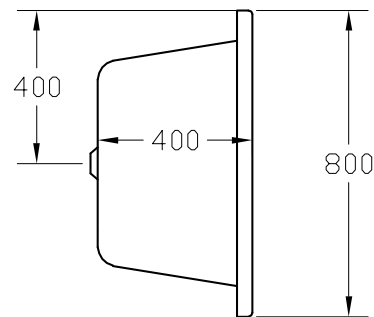

# Carne 1800 x 800mm Double Ended Bath - CAR180X80DE

<b>SIZE (MM)</b>	L 1800 X W 800 X H 380
<b>WATER CAPACITY</b>	198L
<b>ADDITIONAL INFORMATION</b>	Can Be Drilled For Tap Holes Waste and overflow not included