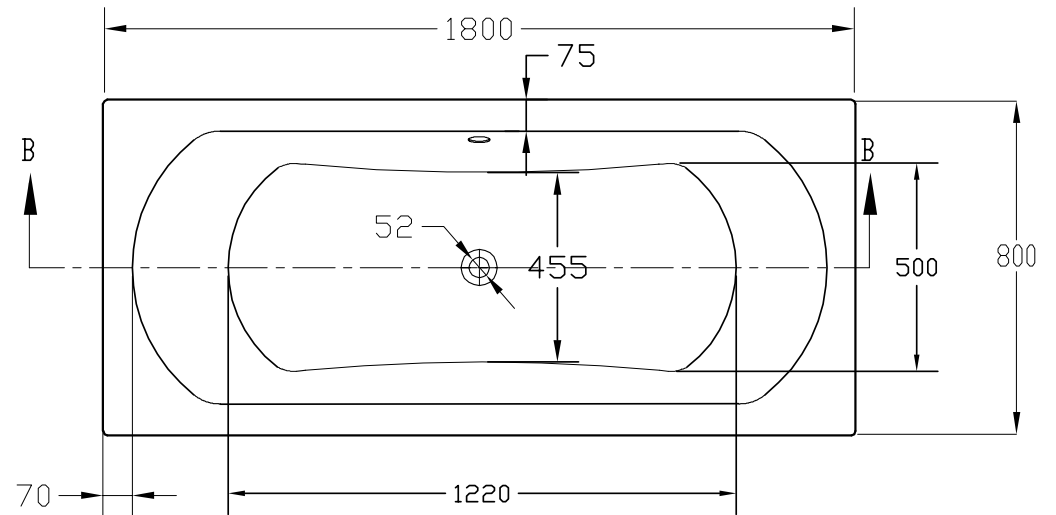

# Carne 1800 x 800mm Double Ended Bath - CAR180X80DE

<b>SIZE (MM)</b>	L 1800 X W 800 X H 380
<b>WATER CAPACITY</b>	198L
<b>ADDITIONAL INFORMATION</b>	Can Be Drilled For Tap Holes Waste and overflow not included