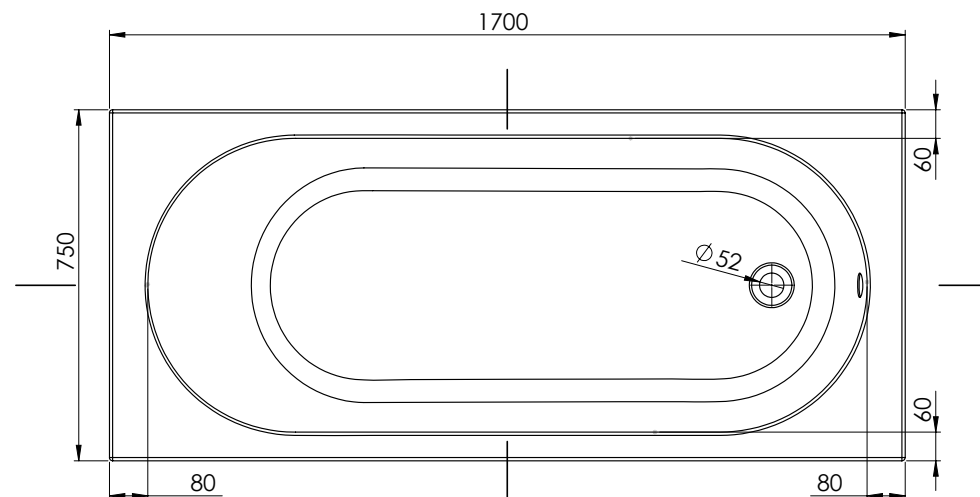

Carne 1700 x 750mm Single Ended Bath - CAR170X75SE

SIZE (MM)	L 1700 X W 750 X H 370
WATER CAPACITY	171L
ADDITIONAL INFORMATION	Can Be Drilled For Tap Holes Waste and overflow not included

The information contained on this page was correct at date of issue. Fitting dimensions are provided as a guide only. Some variation may occur due to manufacturing tolerances. We pursue a policy of continuing improvement in design and performance of our products and so reserve the right to change specifications without prior notice.