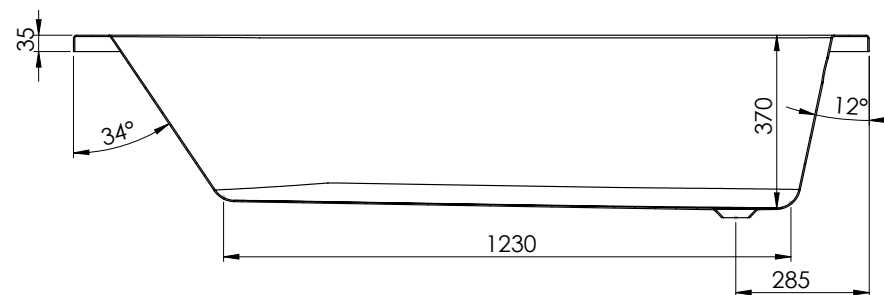

Carne 1700 x 750mm Single Ended Bath - CAR170X75SE

SIZE (MM)	L 1700 X W 750 X H 370
WATER CAPACITY	171L
ADDITIONAL INFORMATION	Can Be Drilled For Tap Holes Waste and overflow not included

The information contained on this page was correct at date of issue. Fitting dimensions are provided as a guide only. Some variation may occur due to manufacturing tolerances. We pursue a policy of continuing improvement in design and performance of our products and so reserve the right to change specifications without prior notice.