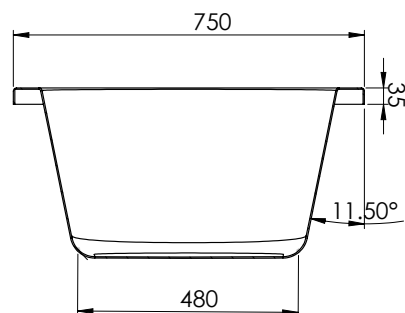

Carne 1700 x 750mm Single Ended Bath - CAR170X75SE

SIZE (MM)	L 1700 X W 750 X H 370
WATER CAPACITY	171L
ADDITIONAL INFORMATION	Can Be Drilled For Tap Holes Waste and overflow not included

The information contained on this page was correct at date of issue. Fitting dimensions are provided as a guide only. Some variation may occur due to manufacturing tolerances. We pursue a policy of continuing improvement in design and performance of our products and so reserve the right to change specifications without prior notice.