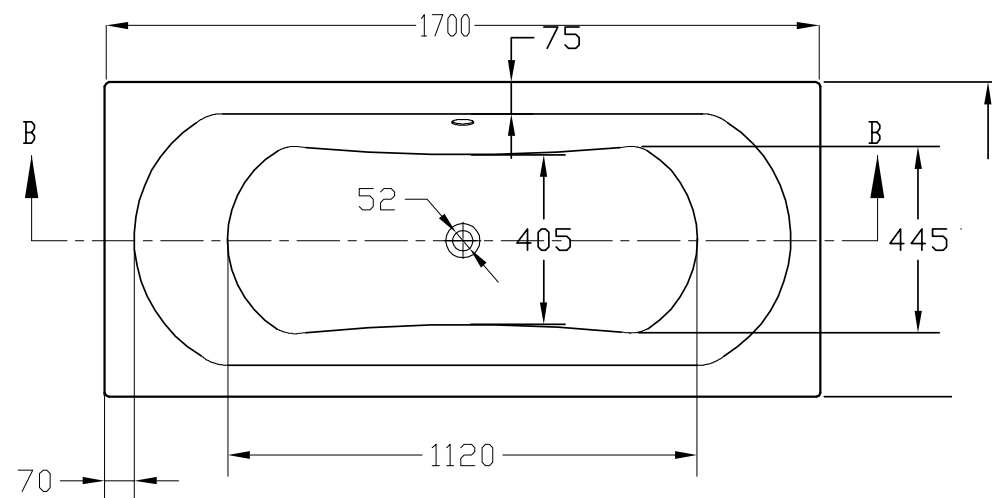

Carne 1700 x 750mm Double Ended Bath - CAR170X75DE

MY STYLE

SIZE (MM)	L 1700 X W 750 X H 400
WATER CAPACITY	164L
ADDITIONAL INFORMATION	Can Be Drilled For Tap Holes Waste and overflow not included

The information contained on this page was correct at date of issue. Fitting dimensions are provided as a guide only. Some variation may occur due to manufacturing tolerances. We pursue a policy of continuing improvement in design and performance of our products and so reserve the right to change specifications without prior notice.