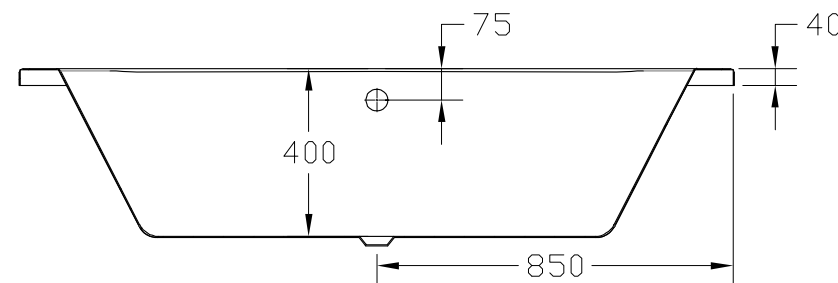

Carne 1700 x 750mm Double Ended Bath - CAR170X75DE

MY STYLE

SIZE (MM)	L 1700 X W 750 X H 400
WATER CAPACITY	164L
ADDITIONAL INFORMATION	Can Be Drilled For Tap Holes Waste and overflow not included

The information contained on this page was correct at date of issue. Fitting dimensions are provided as a guide only. Some variation may occur due to manufacturing tolerances. We pursue a policy of continuing improvement in design and performance of our products and so reserve the right to change specifications without prior notice.