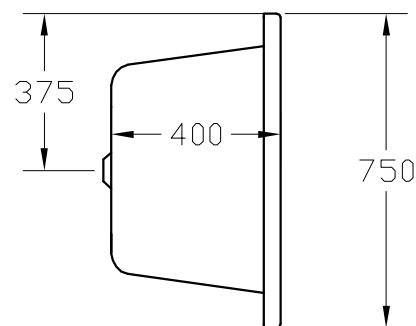

Carne 1700 x 750mm Double Ended Bath - CAR170X75DE

MY STYLE

SIZE (MM)	L 1700 X W 750 X H 400
WATER CAPACITY	164L
ADDITIONAL INFORMATION	Can Be Drilled For Tap Holes Waste and overflow not included

The information contained on this page was correct at date of issue. Fitting dimensions are provided as a guide only. Some variation may occur due to manufacturing tolerances. We pursue a policy of continuing improvement in design and performance of our products and so reserve the right to change specifications without prior notice.