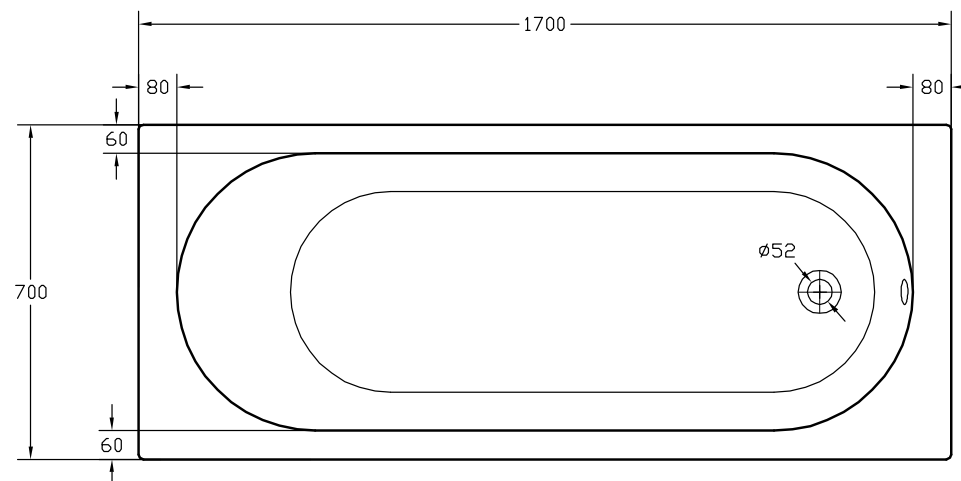

Carne 1700 x 700mm Single Ended Bath - CAR170X70SE

MY STYLE

SIZE (MM)	L 1700 X W 700 X H 370
WATER CAPACITY	154L
ADDITIONAL INFORMATION	Can Be Drilled For Tap Holes Waste and overflow not included

The information contained on this page was correct at date of issue. Fitting dimensions are provided as a guide only. Some variation may occur due to manufacturing tolerances. We pursue a policy of continuing improvement in design and performance of our products and so reserve the right to change specifications without prior notice.