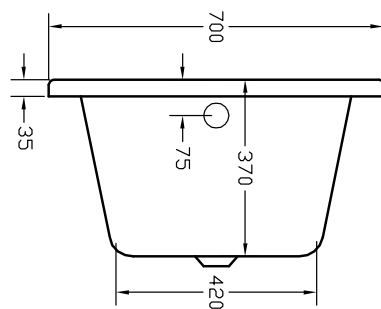

Carne 1700 x 700mm Single Ended Bath - CAR170X70SE

MY STYLE

SIZE (MM)	L 1700 X W 700 X H 370
WATER CAPACITY	154L
ADDITIONAL INFORMATION	Can Be Drilled For Tap Holes Waste and overflow not included

The information contained on this page was correct at date of issue. Fitting dimensions are provided as a guide only. Some variation may occur due to manufacturing tolerances. We pursue a policy of continuing improvement in design and performance of our products and so reserve the right to change specifications without prior notice.