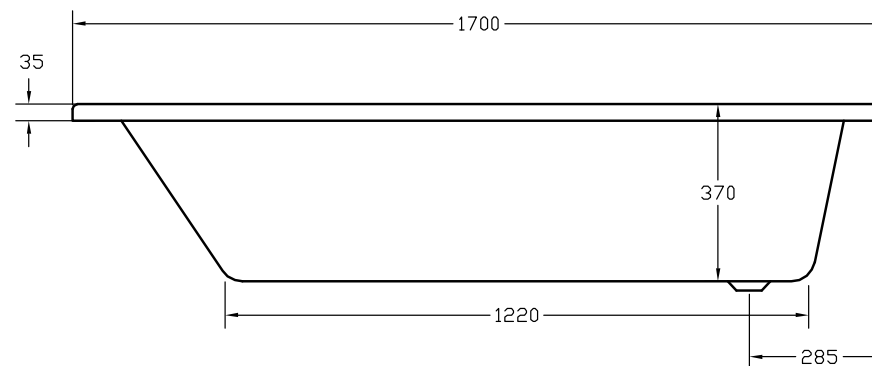

Carne 1700 x 700mm Single Ended Bath - CAR170X70SE

MY STYLE

SIZE (MM)	L 1700 X W 700 X H 370
WATER CAPACITY	154L
ADDITIONAL INFORMATION	Can Be Drilled For Tap Holes Waste and overflow not included

The information contained on this page was correct at date of issue. Fitting dimensions are provided as a guide only. Some variation may occur due to manufacturing tolerances. We pursue a policy of continuing improvement in design and performance of our products and so reserve the right to change specifications without prior notice.