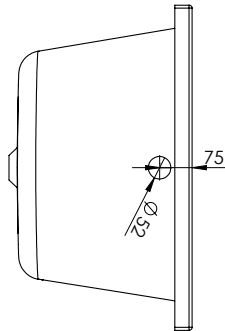

Birr 1700 x 750mm Left Hand Bath - BIR170X75LH

SIZE (MM)	L 1700 X W 750 X H 400
WATER CAPACITY	195L
ADDITIONAL INFORMATION	Can Be Drilled For Tap Holes Waste and overflow not included

The information contained on this page was correct at date of issue. Fitting dimensions are provided as a guide only. Some variation may occur due to manufacturing tolerances. We pursue a policy of continuing improvement in design and performance of our products and so reserve the right to change specifications without prior notice.