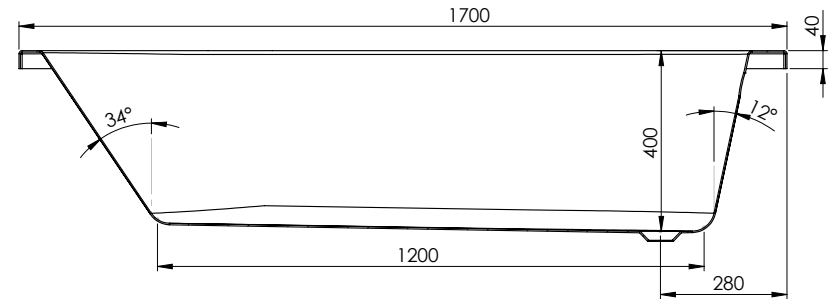

Birr 1700 x 750mm Left Hand Bath - BIR170X75LH

SIZE (MM)	L 1700 X W 750 X H 400
WATER CAPACITY	195L
ADDITIONAL INFORMATION	Can Be Drilled For Tap Holes Waste and overflow not included

The information contained on this page was correct at date of issue. Fitting dimensions are provided as a guide only. Some variation may occur due to manufacturing tolerances. We pursue a policy of continuing improvement in design and performance of our products and so reserve the right to change specifications without prior notice.