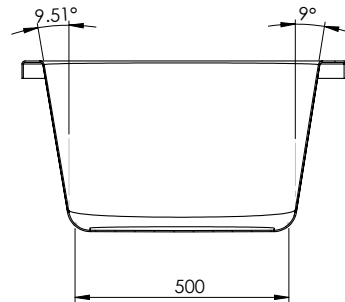

Birr 1700 x 750mm Left Hand Bath - BIR170X75LH

SIZE (MM)	L 1700 X W 750 X H 400
WATER CAPACITY	195L
ADDITIONAL INFORMATION	Can Be Drilled For Tap Holes Waste and overflow not included

The information contained on this page was correct at date of issue. Fitting dimensions are provided as a guide only. Some variation may occur due to manufacturing tolerances. We pursue a policy of continuing improvement in design and performance of our products and so reserve the right to change specifications without prior notice.