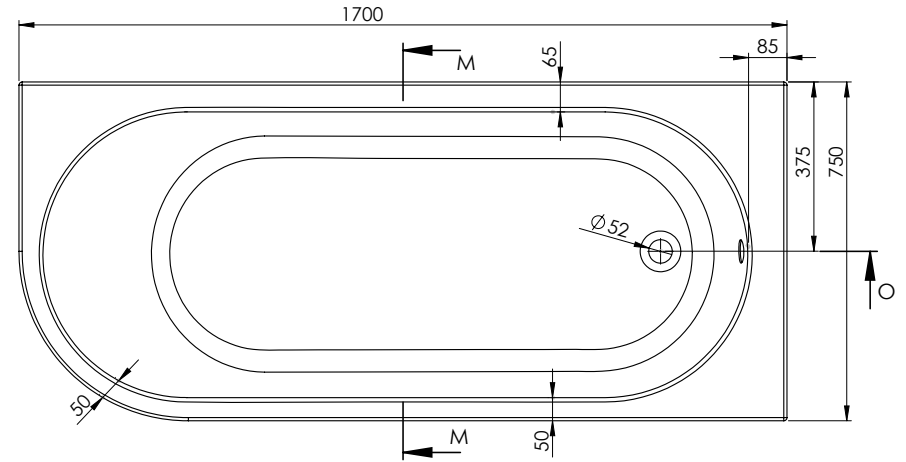

Birr 1700 x 750mm Left Hand Bath - BIR170X75LH

SIZE (MM)	L 1700 X W 750 X H 400
WATER CAPACITY	195L
ADDITIONAL INFORMATION	Can Be Drilled For Tap Holes Waste and overflow not included

The information contained on this page was correct at date of issue. Fitting dimensions are provided as a guide only. Some variation may occur due to manufacturing tolerances. We pursue a policy of continuing improvement in design and performance of our products and so reserve the right to change specifications without prior notice.