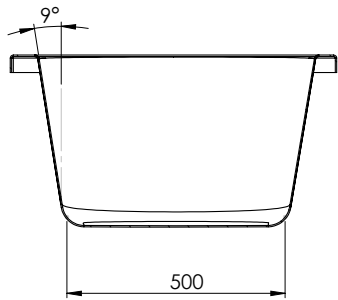

# Birr 1700 x 750mm Left Hand Bath - BIR170X75LH

<b>SIZE (MM)</b>	L 1700 X W 750 X H 400
<b>WATER CAPACITY</b>	195L
<b>ADDITIONAL INFORMATION</b>	Can Be Drilled For Tap Holes Waste and overflow not included