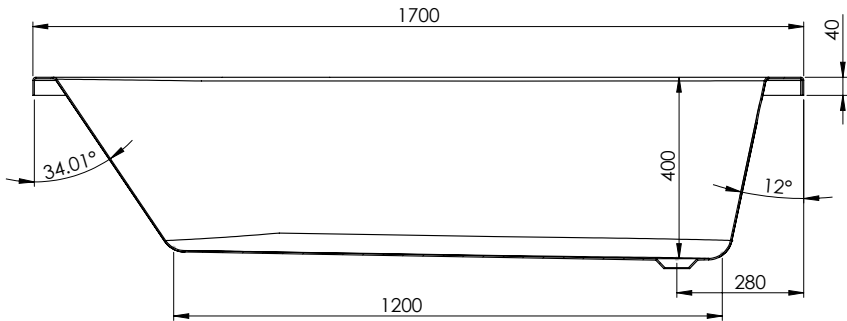

# Birr 1700 x 750mm Left Hand Bath - BIR170X75LH

<b>SIZE (MM)</b>	L 1700 X W 750 X H 400
<b>WATER CAPACITY</b>	195L
<b>ADDITIONAL INFORMATION</b>	Can Be Drilled For Tap Holes Waste and overflow not included

The information contained on this page was correct at date of issue. Fitting dimensions are provided as a guide only. Some variation may occur due to manufacturing tolerances. We pursue a policy of continuing improvement in design and performance of our products and so reserve the right to change specifications without prior notice.