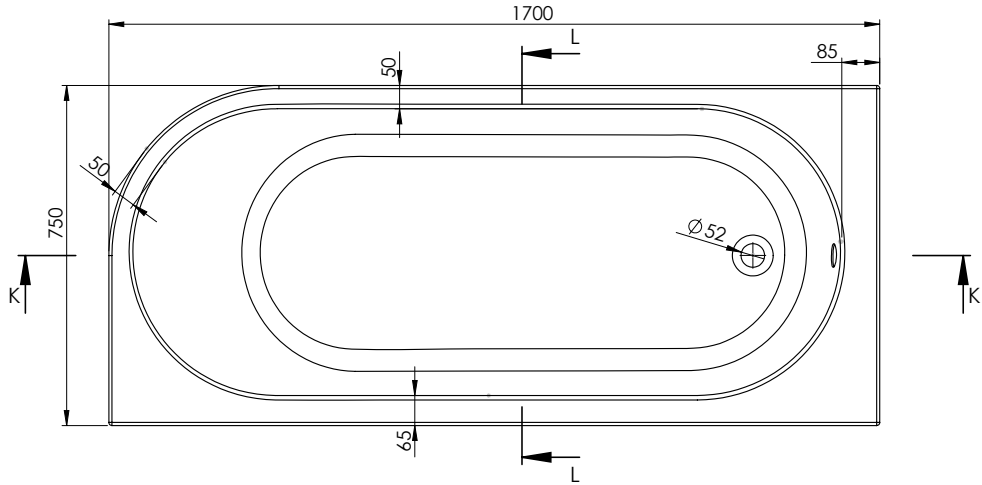

# Birr 1700 x 750mm Left Hand Bath - BIR170X75LH

<b>SIZE (MM)</b>	L 1700 X W 750 X H 400
<b>WATER CAPACITY</b>	195L
<b>ADDITIONAL INFORMATION</b>	Can Be Drilled For Tap Holes Waste and overflow not included

The information contained on this page was correct at date of issue. Fitting dimensions are provided as a guide only. Some variation may occur due to manufacturing tolerances. We pursue a policy of continuing improvement in design and performance of our products and so reserve the right to change specifications without prior notice.