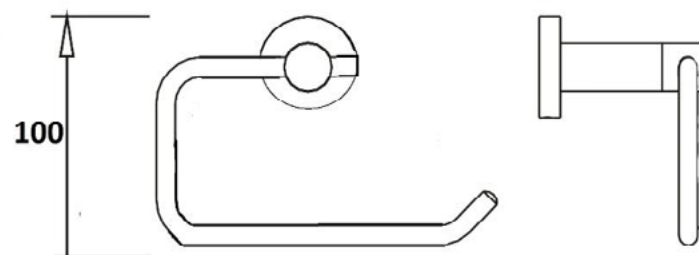

# Avon Toilet Roll Holder Chrome - MSACAV1

MATERIAL	Brass
FINISH	Chrome Plated
STYLE	Contemporary
NET WEIGHT	245g

The information contained on this page was correct at date of issue. Fitting dimensions are provided as a guide only. Some variation may occur due to manufacturing tolerances. We pursue a policy of continuing improvement in design and performance of our products and so reserve the right to change specifications without prior notice.