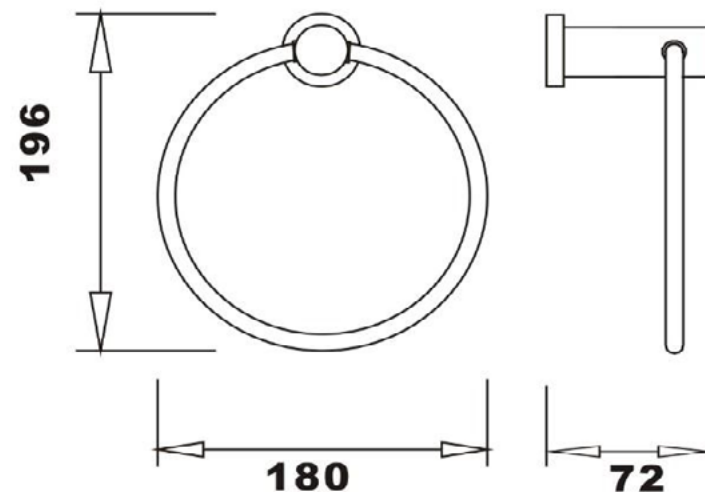

MATERIAL	Brass
FINISH	Chrome Plated
STYLE	Contemporary
NET WEIGHT	213g

The information contained on this page was correct at date of issue. Fitting dimensions are provided as a guide only. Some variation may occur due to manufacturing tolerances. We pursue a policy of continuing improvement in design and performance of our products and so reserve the right to change specifications without prior notice.