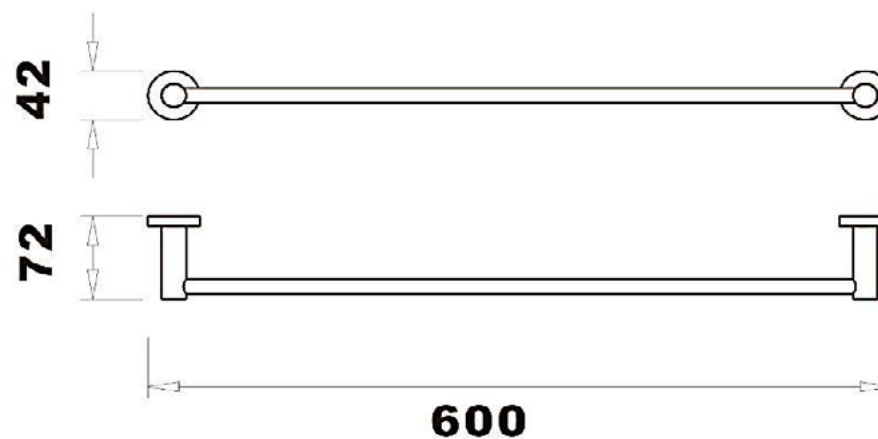

# Avon Single Towel Rail Chrome - MSACAV6

MATERIAL	Brass
FINISH	Chrome Plated
STYLE	Contemporary
NET WEIGHT	319g

The information contained on this page was correct at date of issue. Fitting dimensions are provided as a guide only. Some variation may occur due to manufacturing tolerances. We pursue a policy of continuing improvement in design and performance of our products and so reserve the right to change specifications without prior notice.