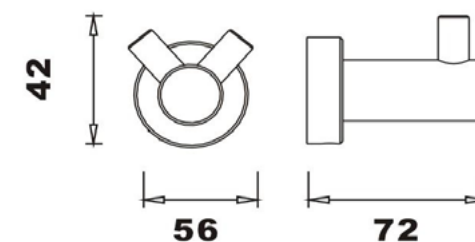

# Avon Robe Hook Chrome - MSACAV8

<b>MATERIAL</b>	Brass
<b>FINISH</b>	Chrome Plated
<b>STYLE</b>	Contemporary
<b>NET WEIGHT</b>	221g

The information contained on this page was correct at date of issue. Fitting dimensions are provided as a guide only. Some variation may occur due to manufacturing tolerances. We pursue a policy of continuing improvement in design and performance of our products and so reserve the right to change specifications without prior notice.