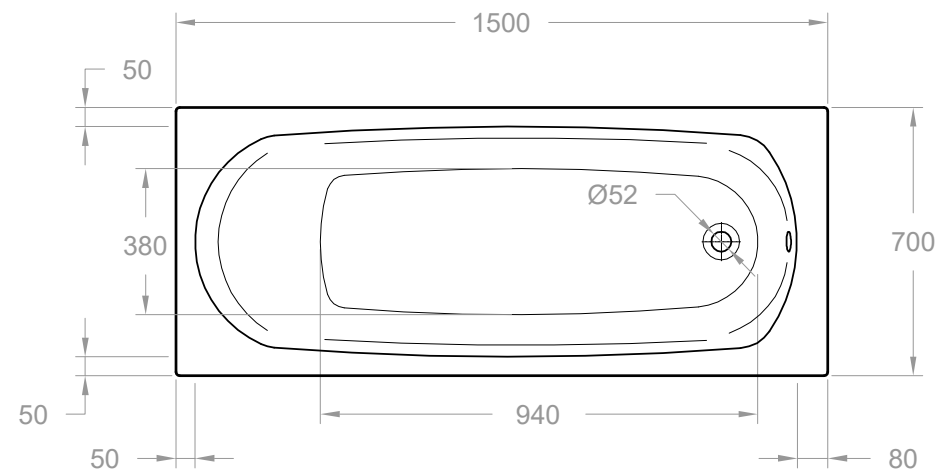

Arklow 1500 x 700mm Single Ended Bath - ARK150X70SE

SIZE (MM)	L 1500 X W 700 X H 370
WATER CAPACITY	122L
ADDITIONAL INFORMATION	Can Be Drilled For Tap Holes Waste and overflow not included

The information contained on this page was correct at date of issue. Fitting dimensions are provided as a guide only. Some variation may occur due to manufacturing tolerances. We pursue a policy of continuing improvement in design and performance of our products and so reserve the right to change specifications without prior notice.