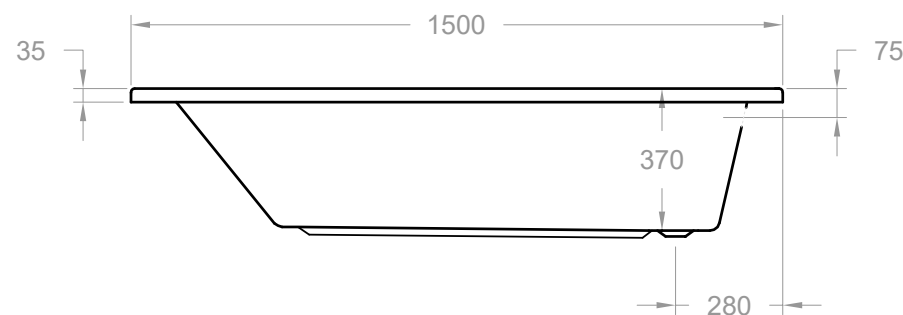

Arklow 1500 x 700mm Single Ended Bath - ARK150X70SE

SIZE (MM)	L 1500 X W 700 X H 370
WATER CAPACITY	122L
ADDITIONAL INFORMATION	Can Be Drilled For Tap Holes Waste and overflow not included

The information contained on this page was correct at date of issue. Fitting dimensions are provided as a guide only. Some variation may occur due to manufacturing tolerances. We pursue a policy of continuing improvement in design and performance of our products and so reserve the right to change specifications without prior notice.