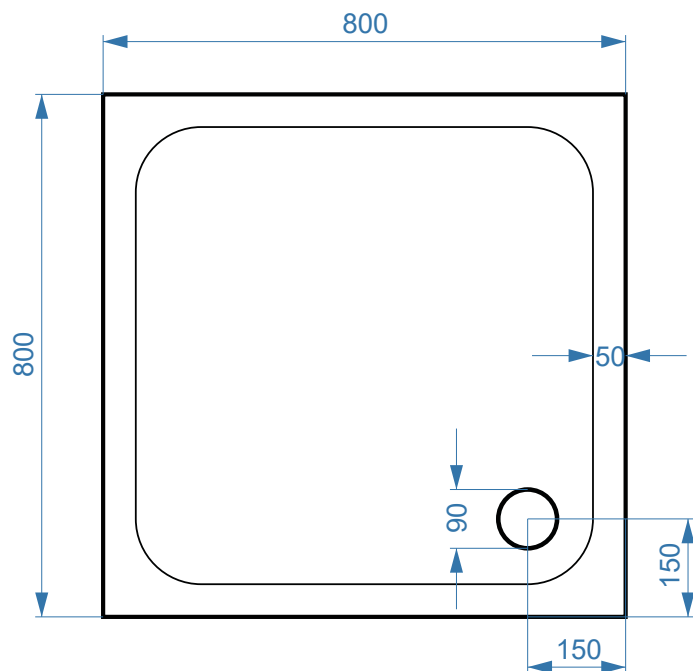

800mm Square Slimline ABS Stone Tray - ST800SQ

SIZE(MM)	L 800 X W 800 X H 45
FINISH	White Smooth Gloss

Waste Outlet

The information contained on this page was correct at date of issue. Fitting dimensions are provided as a guide only. Some variation may occur due to manufacturing tolerances. We pursue a policy of continuing improvement in design and performance of our products and so reserve the right to change specifications without prior notice.