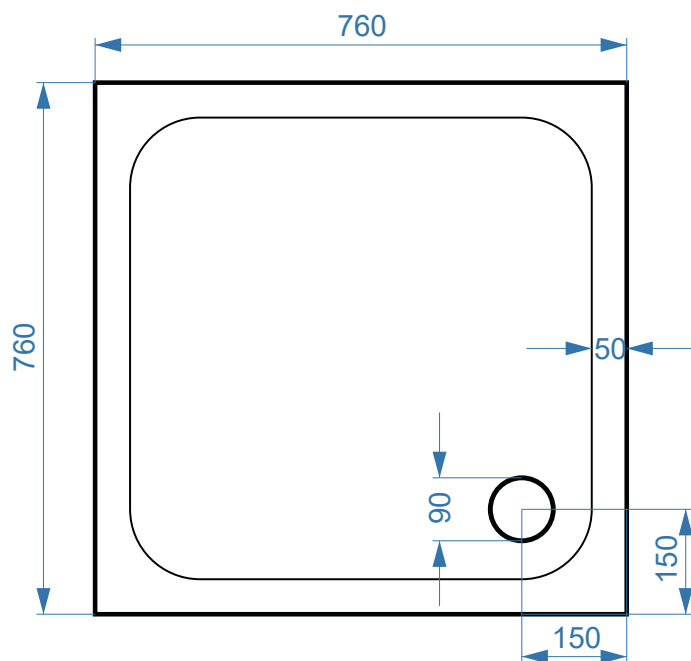

760mm Square Slimline ABS Stone Tray - ST760SQ

SIZE(MM)	L 760 X W 760 X H 45
FINISH	White Smooth Gloss

Waste Outlet

The information contained on this page was correct at date of issue. Fitting dimensions are provided as a guide only. Some variation may occur due to manufacturing tolerances. We pursue a policy of continuing improvement in design and performance of our products and so reserve the right to change specifications without prior notice.