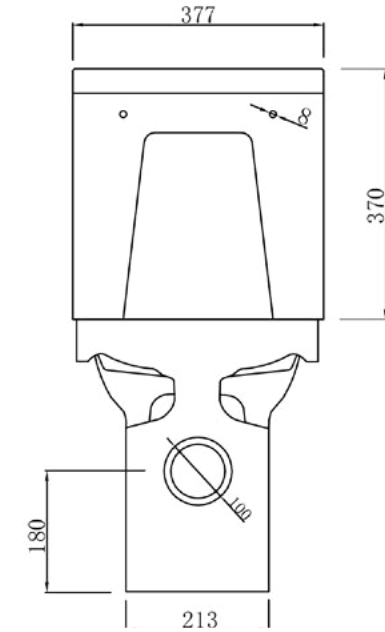

Rene Open Back Rimless Toilet Pan & Cistern

RANGE	Rene
CODE(S)	MSREPAOB MSRECI MSRESA
SIZE (MM)	H 780 x W 377 x D 615
MATERIAL	Ceramic
FITTINGS	Dual Flush Fittings c/w 38mm Dual Button
SEAT	D Shape Standard Soft Close Quick Release
FLUSH VOLUMES	4/6L
NET WEIGHT	38.3 kg

The information contained on this page was correct at date of issue. Fitting dimensions are provided as a guide only. Some variation may occur due to manufacturing tolerances. We pursue a policy of continuing improvement in design and performance of our products and so reserve the right to change specifications without prior notice.