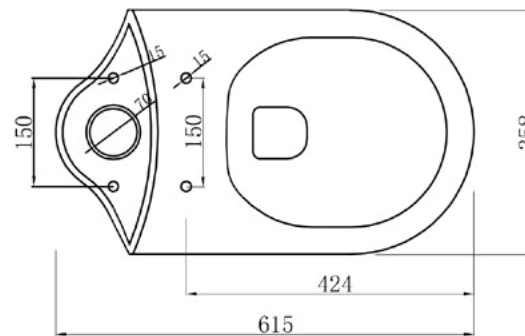

Rene Open Back Rimless Toilet Pan & Cistern

RANGE	Rene
CODE(S)	MSREPAOB MSRECI MSRESA
SIZE (MM)	H 780 x W 377 x D 615
MATERIAL	Ceramic
FITTINGS	Dual Flush Fittings c/w 38mm Dual Button
SEAT	D Shape Standard Soft Close Quick Release
FLUSH VOLUMES	4/6L
NET WEIGHT	38.3 kg

The information contained on this page was correct at date of issue. Fitting dimensions are provided as a guide only. Some variation may occur due to manufacturing tolerances. We pursue a policy of continuing improvement in design and performance of our products and so reserve the right to change specifications without prior notice.