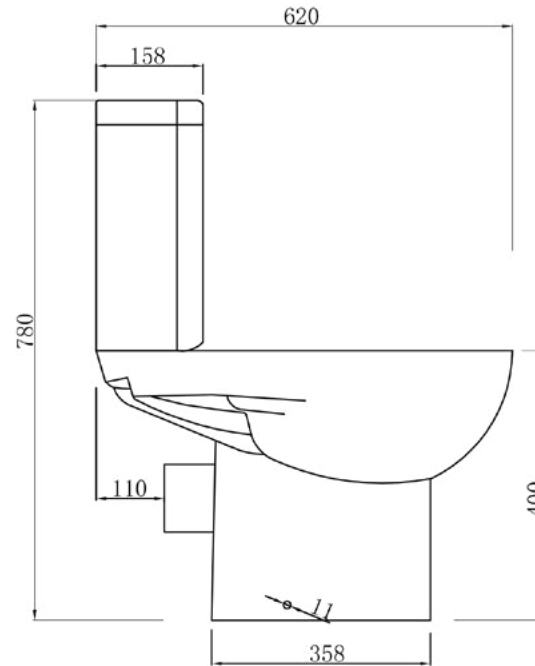

Rene Open Back Rimless Toilet Pan & Cistern

RANGE	Rene
CODE(S)	MSREPAOB MSRECI MSRESA
SIZE (MM)	H 780 x W 377 x D 615
MATERIAL	Ceramic
FITTINGS	Dual Flush Fittings c/w 38mm Dual Button
SEAT	D Shape Standard Soft Close Quick Release
FLUSH VOLUMES	4/6L
NET WEIGHT	38.3 kg

The information contained on this page was correct at date of issue. Fitting dimensions are provided as a guide only. Some variation may occur due to manufacturing tolerances. We pursue a policy of continuing improvement in design and performance of our products and so reserve the right to change specifications without prior notice.