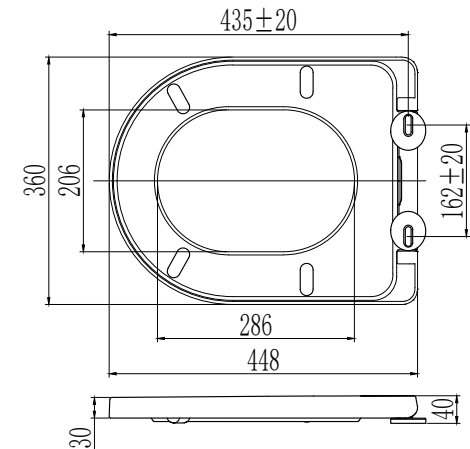

Rene Open Back Rimless Toilet Pan & Cistern

RANGE	Rene
CODE(S)	MSREPAOB MSRECI MSRESA
SIZE (MM)	H 780 x W 377 x D 615
MATERIAL	Ceramic
FITTINGS	Dual Flush Fittings c/w 38mm Dual Button
SEAT	D Shape Standard Soft Close Quick Release
FLUSH VOLUMES	4/6L
NET WEIGHT	38.3 kg

The information contained on this page was correct at date of issue. Fitting dimensions are provided as a guide only. Some variation may occur due to manufacturing tolerances. We pursue a policy of continuing improvement in design and performance of our products and so reserve the right to change specifications without prior notice.