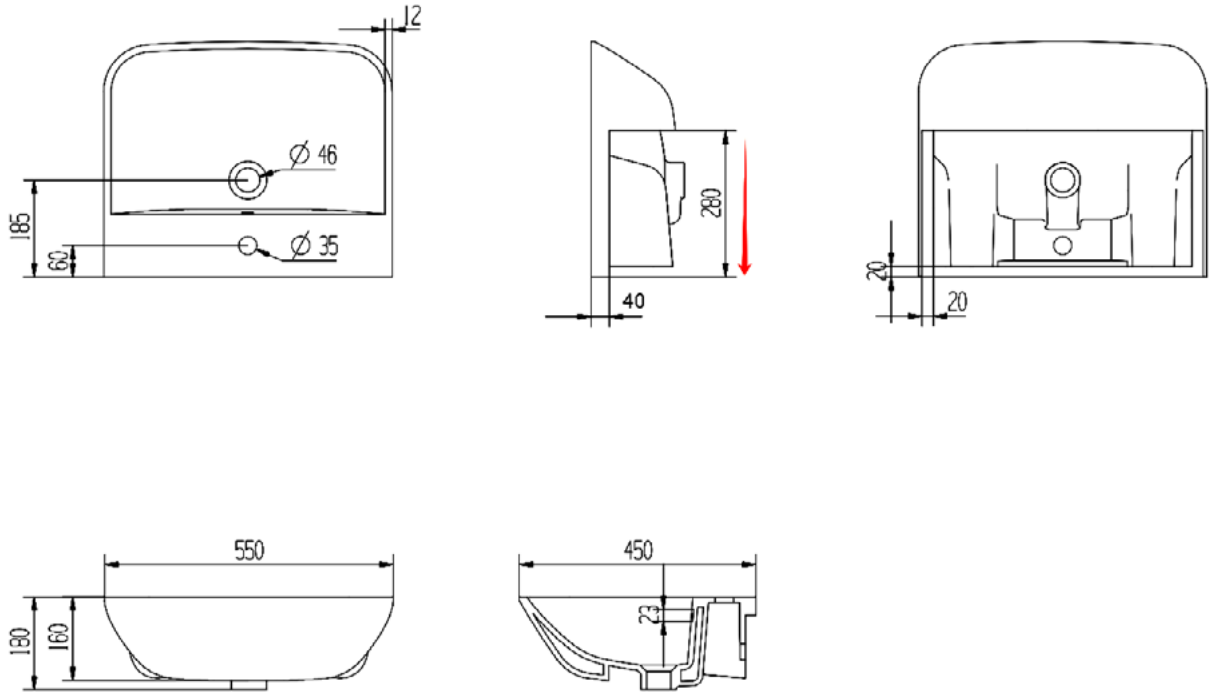

Rene 550 Ceramic 1TH Semi Recessed Basin - MSREBASR

RANGE	Rene
SIZE (MM)	H 180 x W 550 X D 450mm
TAP HOLE(S)	One
MATERIAL	Ceramic
NET WEIGHT	15 Kg
COLOUR	White Gloss

The information contained on this page was correct at date of issue. Fitting dimensions are provided as a guide only. Some variation may occur due to manufacturing tolerances. We pursue a policy of continuing improvement in design and performance of our products and so reserve the right to change specifications without prior notice.