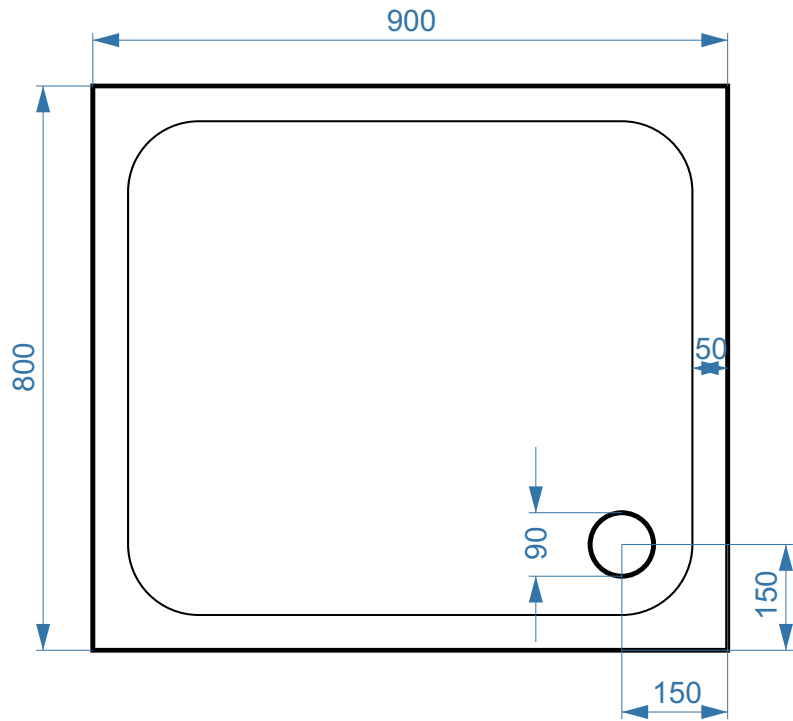

# 900 x 800mm Rectangle Slimline ABS Stone Tray - ST900X800RT

SIZE(MM)	L 900 X W 800 X H 45
FINISH	White Smooth Gloss

Waste Outlet

***\*Image waste position is for illustration purposes only.  
Please check the waste position of each tray.***

The information contained on this page was correct at date of issue. Fitting dimensions are provided as a guide only. Some variation may occur due to manufacturing tolerances. We pursue a policy of continuing improvement in design and performance of our products and so reserve the right to change specifications without prior notice.