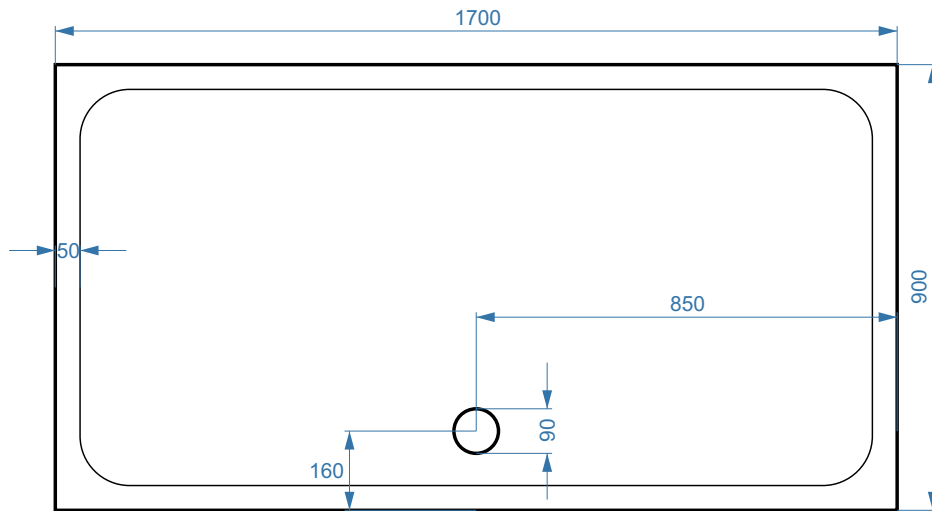

1700 x 900mm Rectangle Slimline ABS Stone Tray - ST1700X900RT

SIZE(MM)	L 1700 X W 900 X H 45
FINISH	White Smooth Gloss

****Image waste position is for illustration purposes only.
Please check the waste position of each tray.***

Waste Outlet

The information contained on this page was correct at date of issue. Fitting dimensions are provided as a guide only. Some variation may occur due to manufacturing tolerances. We pursue a policy of continuing improvement in design and performance of our products and so reserve the right to change specifications without prior notice.