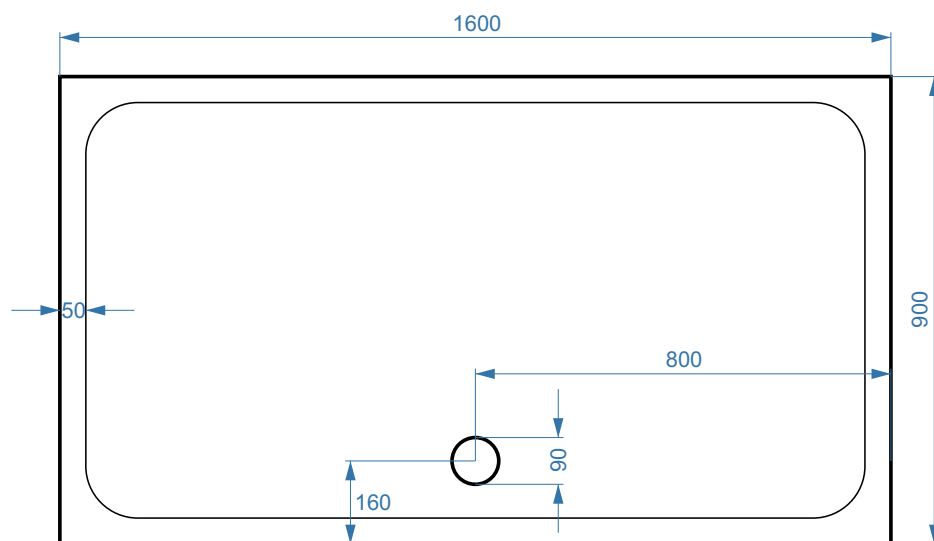

# 1600 x 900mm Rectangle Slimline ABS Stone Tray - ST1600X900RT

MY STYLE

SIZE(MM)	L 1600 X W 900 X H 45
FINISH	White Smooth Gloss

***\*Image waste position is for illustration purposes only.  
Please check the waste position of each tray.***

Waste Outlet

The information contained on this page was correct at date of issue. Fitting dimensions are provided as a guide only. Some variation may occur due to manufacturing tolerances. We pursue a policy of continuing improvement in design and performance of our products and so reserve the right to change specifications without prior notice.