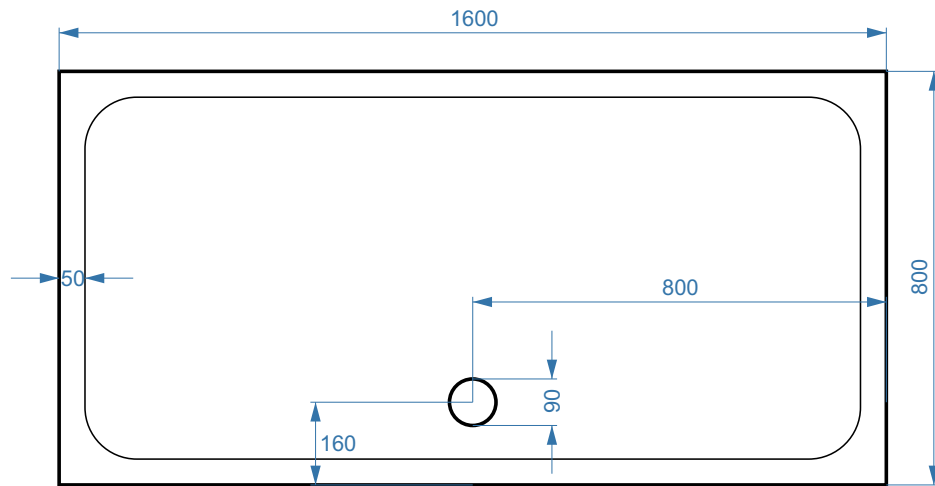

1600 x 800mm Rectangle Slimline ABS Stone Tray - ST1600X800RT

SIZE(MM)	L 1600 X W 800 X H 45
FINISH	White Smooth Gloss

****Image waste position is for illustration purposes only.
Please check the waste position of each tray.***

Waste Outlet

The information contained on this page was correct at date of issue. Fitting dimensions are provided as a guide only. Some variation may occur due to manufacturing tolerances. We pursue a policy of continuing improvement in design and performance of our products and so reserve the right to change specifications without prior notice.