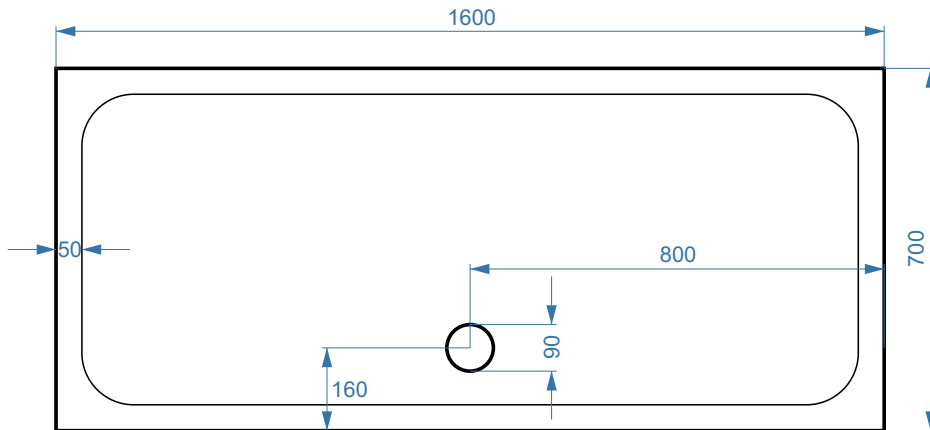

1600 x 700mm Rectangle Slimline ABS Stone Tray - ST1600X700RT

SIZE(MM)	L 1600 X W 700 X H 45
FINISH	White Smooth Gloss

****Image waste position is for illustration purposes only.
Please check the waste position of each tray.***

Waste Outlet

The information contained on this page was correct at date of issue. Fitting dimensions are provided as a guide only. Some variation may occur due to manufacturing tolerances. We pursue a policy of continuing improvement in design and performance of our products and so reserve the right to change specifications without prior notice.