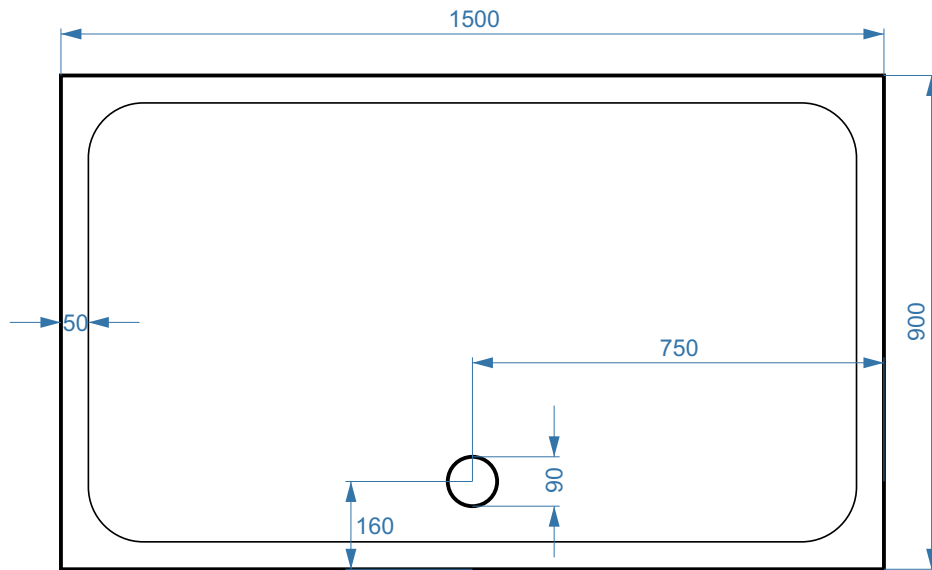

# 1500 x 900mm Rectangle Slimline ABS Stone Tray - ST1500X900RT

SIZE(MM)	L 1500 X W 900 X H 45
FINISH	White Smooth Gloss

***\*Image waste position is for illustration purposes only.  
Please check the waste position of each tray.***

Waste Outlet

The information contained on this page was correct at date of issue. Fitting dimensions are provided as a guide only. Some variation may occur due to manufacturing tolerances. We pursue a policy of continuing improvement in design and performance of our products and so reserve the right to change specifications without prior notice.