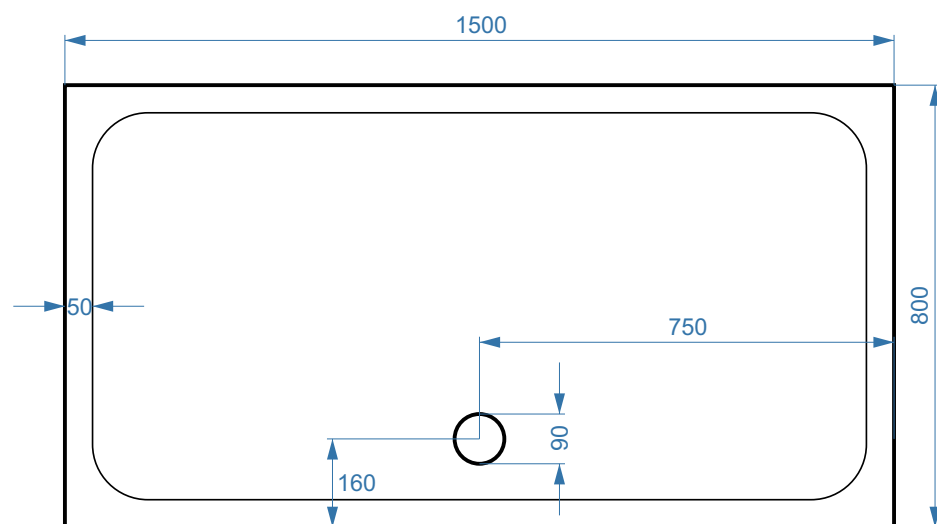

1500 x 800mm Rectangle Slimline ABS Stone Tray - ST1500X800RT

MY STYLE

SIZE(MM)	L 1500 X W 800 X H 45
FINISH	White Smooth Gloss

****Image waste position is for illustration purposes only.
Please check the waste position of each tray.***

Waste Outlet

The information contained on this page was correct at date of issue. Fitting dimensions are provided as a guide only. Some variation may occur due to manufacturing tolerances. We pursue a policy of continuing improvement in design and performance of our products and so reserve the right to change specifications without prior notice.