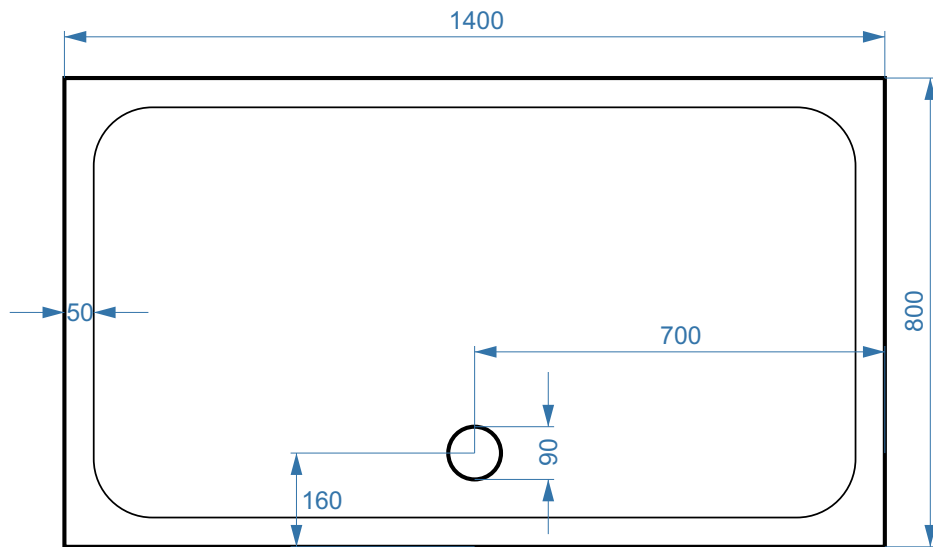

# 1400 x 800mm Rectangle Slimline ABS Stone Tray - ST1400X800RT

SIZE(MM)	L 1400 X W 800 X H 45
FINISH	White Smooth Gloss

***\*Image waste position is for illustration purposes only.  
Please check the waste position of each tray.***

Waste Outlet

The information contained on this page was correct at date of issue. Fitting dimensions are provided as a guide only. Some variation may occur due to manufacturing tolerances. We pursue a policy of continuing improvement in design and performance of our products and so reserve the right to change specifications without prior notice.