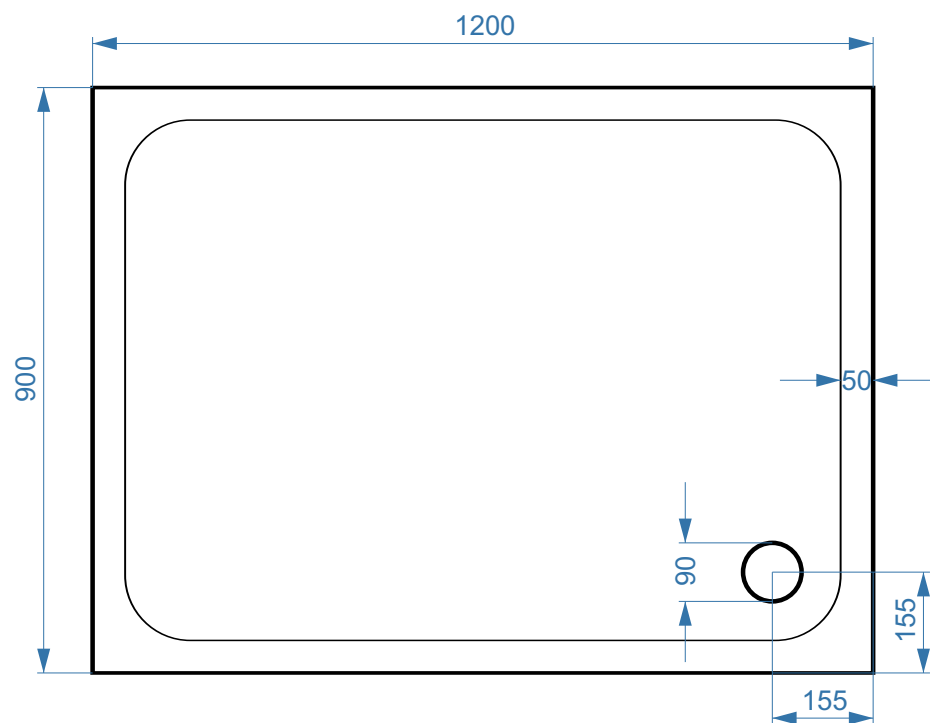

# 1200 x 900mm Rectangle Slimline ABS Stone Tray - ST1200X900RT

SIZE(MM)	L 1200 X W 900 X H 45
FINISH	White Smooth Gloss

***\*Image waste position is for illustration purposes only.  
Please check the waste position of each tray.***

Waste Outlet

The information contained on this page was correct at date of issue. Fitting dimensions are provided as a guide only. Some variation may occur due to manufacturing tolerances. We pursue a policy of continuing improvement in design and performance of our products and so reserve the right to change specifications without prior notice.