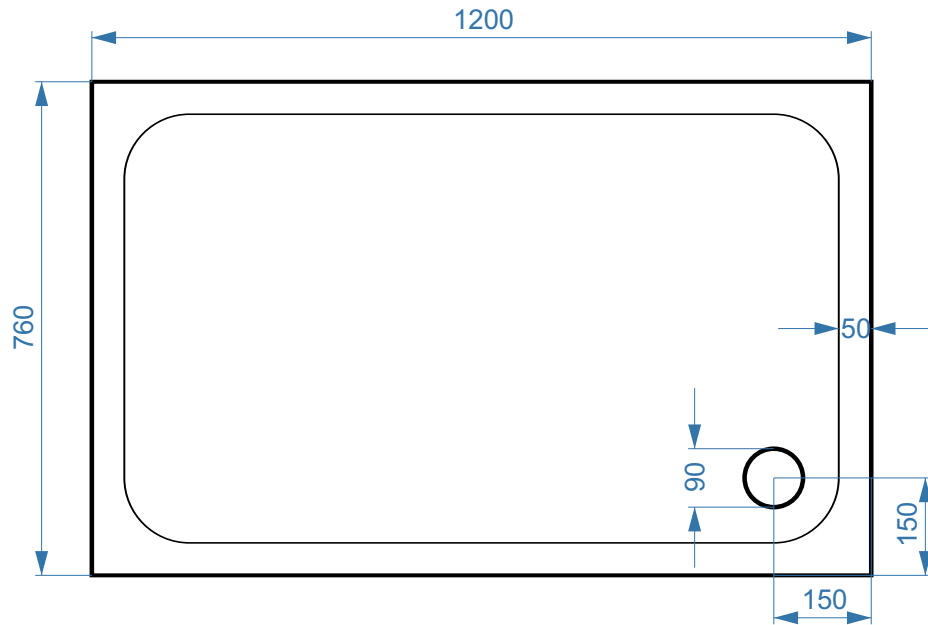

1200 x 760mm Rectangle Slimline ABS Stone Tray - ST1200X760RT

SIZE(MM)	L 1200 X W 760 X H 45
FINISH	White Smooth Gloss

****Image waste position is for illustration purposes only.
Please check the waste position of each tray.***

Waste Outlet

The information contained on this page was correct at date of issue. Fitting dimensions are provided as a guide only. Some variation may occur due to manufacturing tolerances. We pursue a policy of continuing improvement in design and performance of our products and so reserve the right to change specifications without prior notice.