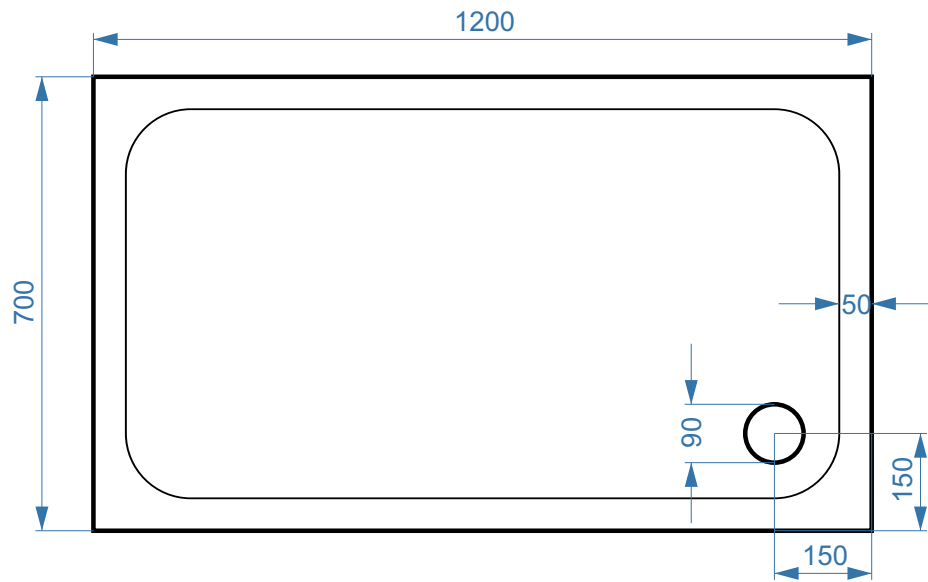

1200 x 700mm Rectangle Slimline ABS Stone Tray - ST1200X700RT

SIZE(MM)	L 1200 X W 700 X H 45
FINISH	White Smooth Gloss

****Image waste position is for illustration purposes only.
Please check the waste position of each tray.***

Waste Outlet

The information contained on this page was correct at date of issue. Fitting dimensions are provided as a guide only. Some variation may occur due to manufacturing tolerances. We pursue a policy of continuing improvement in design and performance of our products and so reserve the right to change specifications without prior notice.