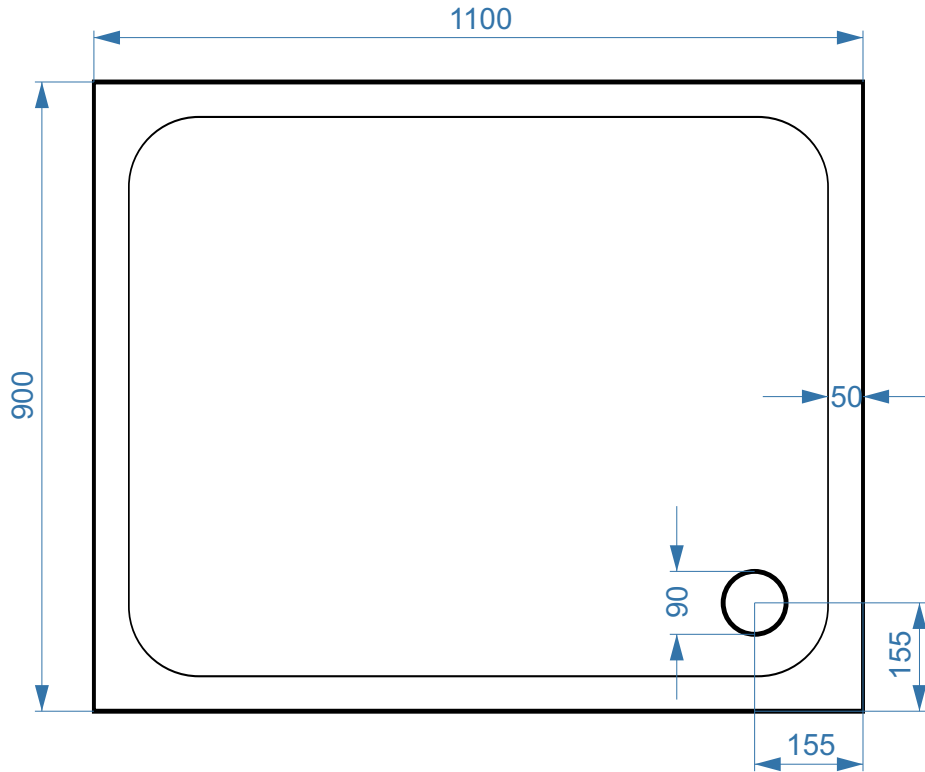

1100 x 900mm Rectangle Slimline ABS Stone Tray - ST1100X900RT

SIZE(MM)	L 1100 X W 900 X H 45
FINISH	White Smooth Gloss

****Image waste position is for illustration purposes only. Please check the waste position of each tray.***

Waste Outlet

The information contained on this page was correct at date of issue. Fitting dimensions are provided as a guide only. Some variation may occur due to manufacturing tolerances. We pursue a policy of continuing improvement in design and performance of our products and so reserve the right to change specifications without prior notice.