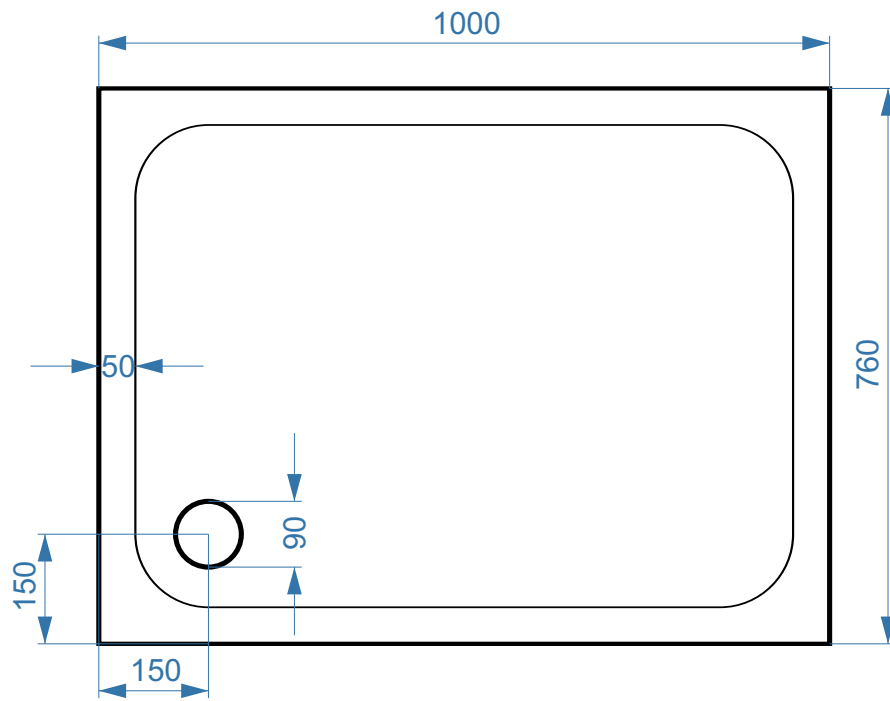

# 1000 x 760mm Rectangle Slimline ABS Stone Tray - ST1000X760RT

|          |                       |
|----------|-----------------------|
| SIZE(MM) | L 1000 X W 760 X H 45 |
| FINISH   | White Smooth Gloss    |

***\*Image waste position is for illustration purposes only. Please check the waste position of each tray.***

Waste Outlet

The information contained on this page was correct at date of issue. Fitting dimensions are provided as a guide only. Some variation may occur due to manufacturing tolerances. We pursue a policy of continuing improvement in design and performance of our products and so reserve the right to change specifications without prior notice.