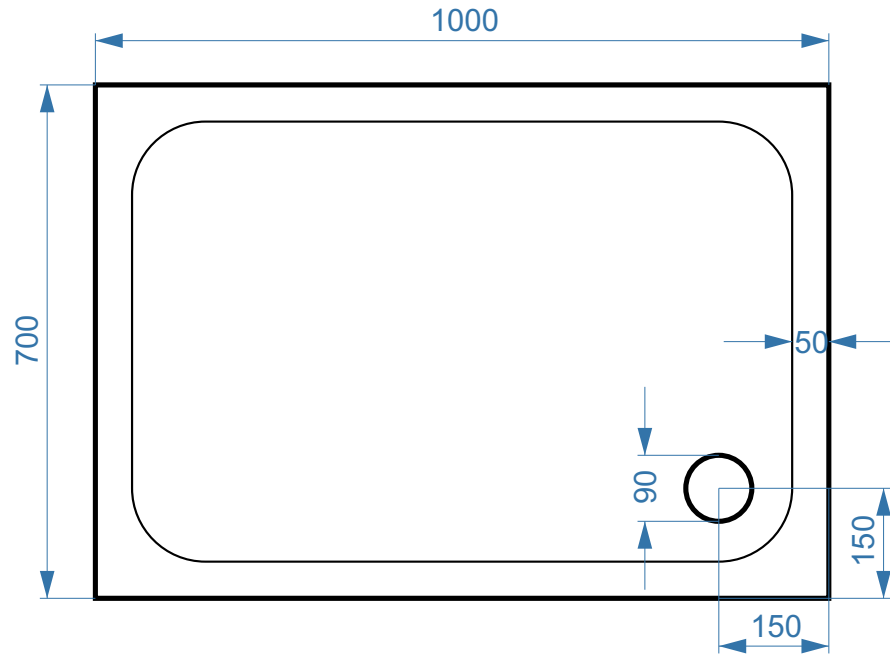

# 1000 x 700mm Rectangle Slimline ABS Stone Tray - ST1000X700RT

SIZE(MM)	L 1000 X W 700 X H 45
FINISH	White Smooth Gloss

***\*Image waste position is for illustration purposes only.  
Please check the waste position of each tray.***

Waste Outlet

The information contained on this page was correct at date of issue. Fitting dimensions are provided as a guide only. Some variation may occur due to manufacturing tolerances. We pursue a policy of continuing improvement in design and performance of our products and so reserve the right to change specifications without prior notice.