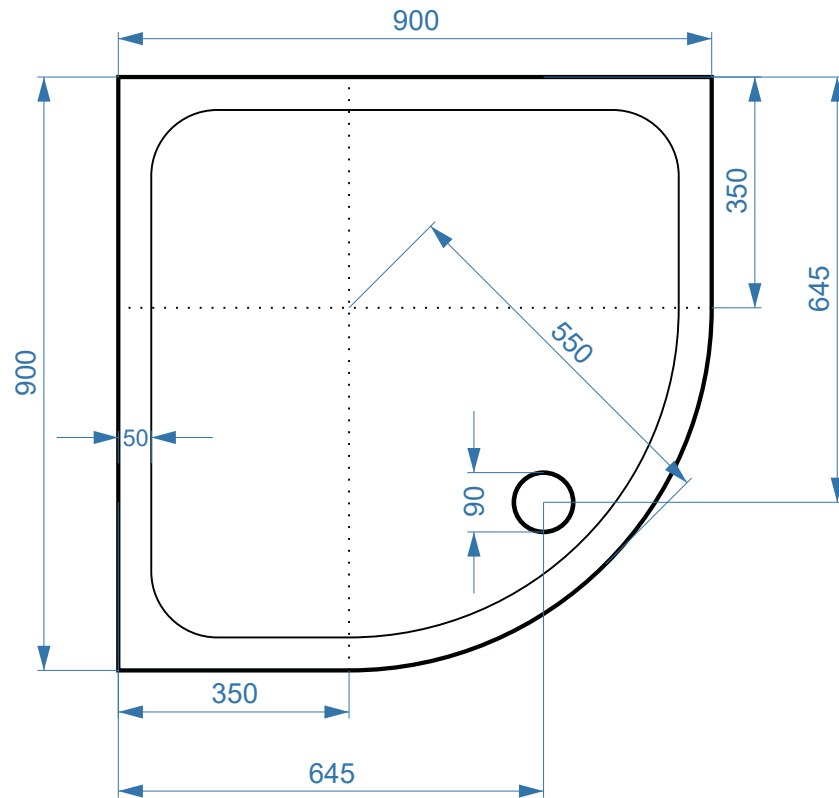

900mm Quad Slimline ABS Stone Tray FB - ST900QDFB

SIZE(MM)	L 900 X W 900 X H 45
FINISH	White Smooth Gloss

****Image waste position is for illustration purposes only.
Please check the waste position of each tray.***