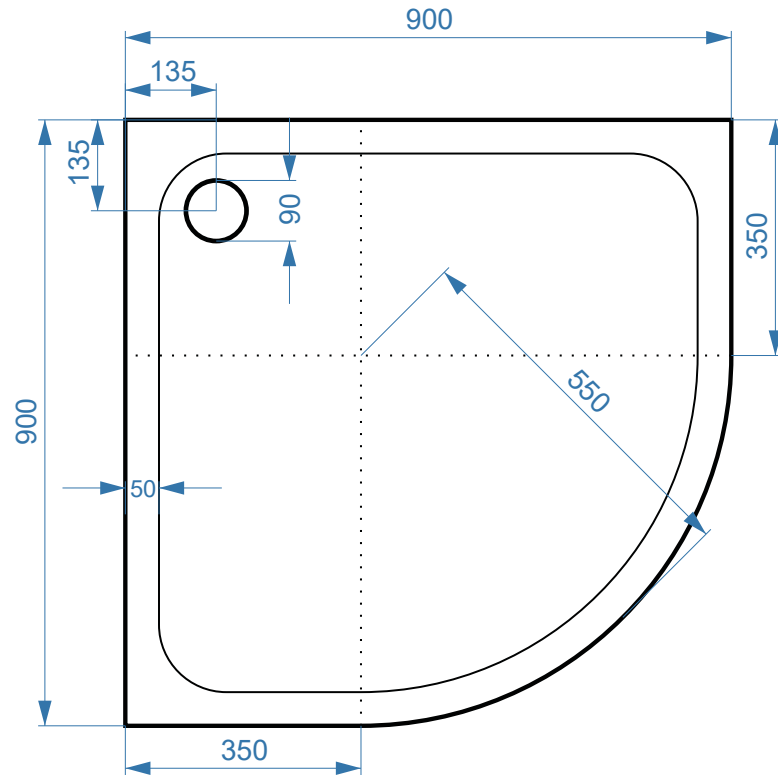

900mm Quad Slimline ABS Stone Tray BB - ST900QDBB

SIZE(MM)	L 900 X W 900 X H 45
FINISH	White Smooth Gloss

****Image waste position is for illustration purposes only.
Please check the waste position of each tray.***

Waste Outlet

The information contained on this page was correct at date of issue. Fitting dimensions are provided as a guide only. Some variation may occur due to manufacturing tolerances. We pursue a policy of continuing improvement in design and performance of our products and so reserve the right to change specifications without prior notice.