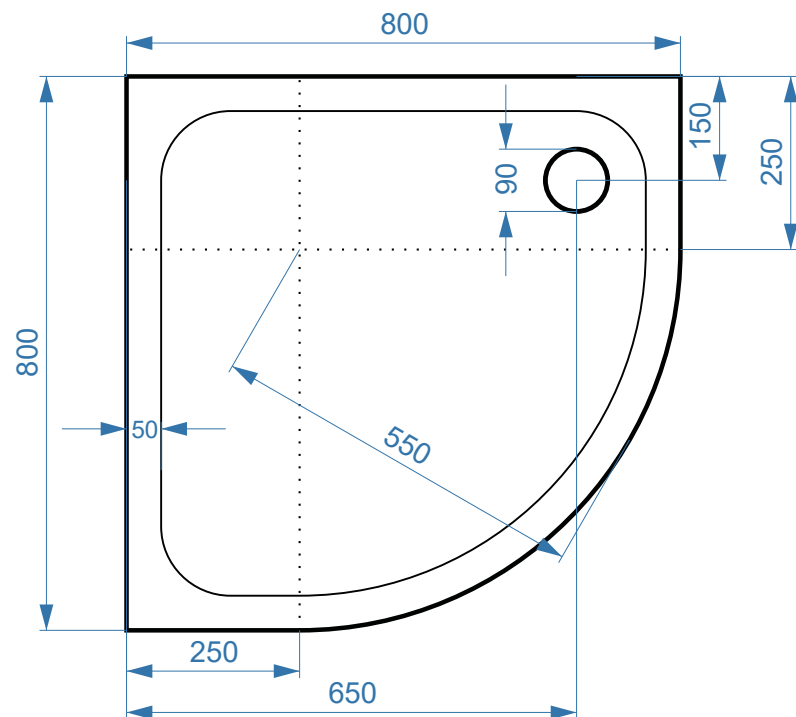

800mm Quad Slimline ABS Stone Tray - ST800QD

SIZE(MM)	L 800 X W 800 X H 45
FINISH	White Smooth Gloss

****Image waste position is for illustration purposes only.
Please check the waste position of each tray.***

Waste Outlet

The information contained on this page was correct at date of issue. Fitting dimensions are provided as a guide only. Some variation may occur due to manufacturing tolerances. We pursue a policy of continuing improvement in design and performance of our products and so reserve the right to change specifications without prior notice.