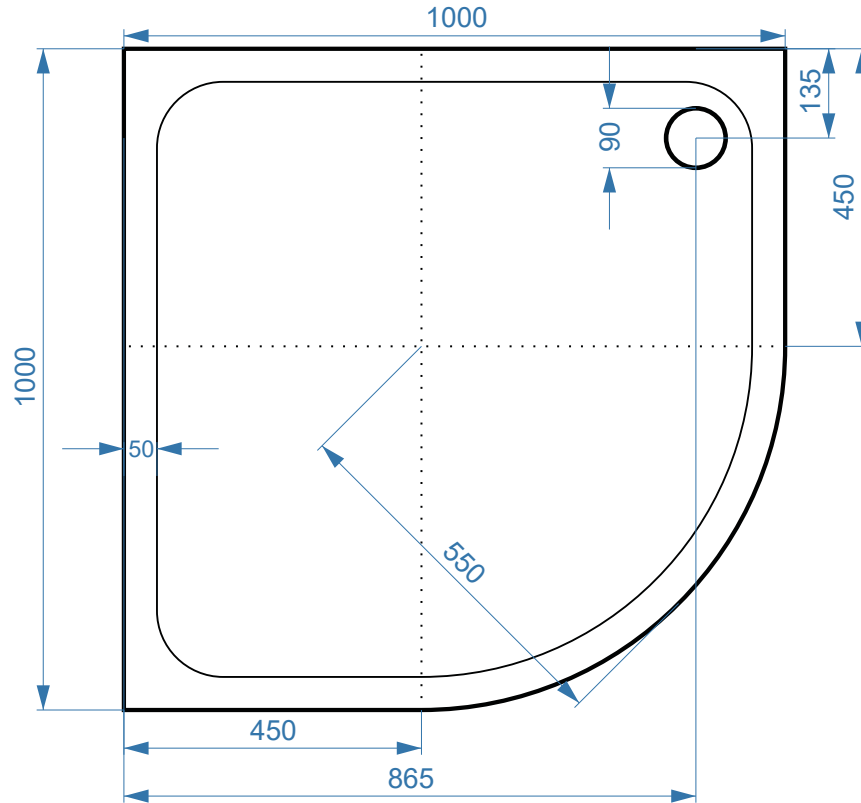

# 1000mm Quad Slimline ABS Stone Tray - ST1000QD

SIZE(MM)	L 1000 X W 1000 X H 45
FINISH	White Smooth Gloss

***\*Image waste position is for illustration purposes only.  
Please check the waste position of each tray.***

Waste Outlet

The information contained on this page was correct at date of issue. Fitting dimensions are provided as a guide only. Some variation may occur due to manufacturing tolerances. We pursue a policy of continuing improvement in design and performance of our products and so reserve the right to change specifications without prior notice.