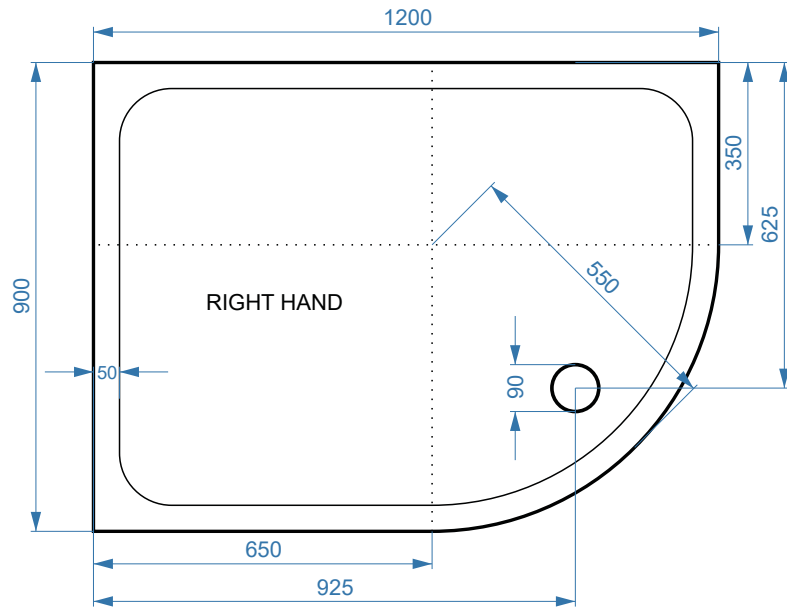

1200x900mm Offset Quad Right Hand Slimline Stone Tray - ST1200X900OSQDRH

SIZE(MM)	L 1200 X W 900 X H 45
FINISH	White Smooth Gloss

****Image waste position is for illustration purposes only.
Please check the waste position of each tray.***

Waste Outlet

The information contained on this page was correct at date of issue. Fitting dimensions are provided as a guide only. Some variation may occur due to manufacturing tolerances. We pursue a policy of continuing improvement in design and performance of our products and so reserve the right to change specifications without prior notice.