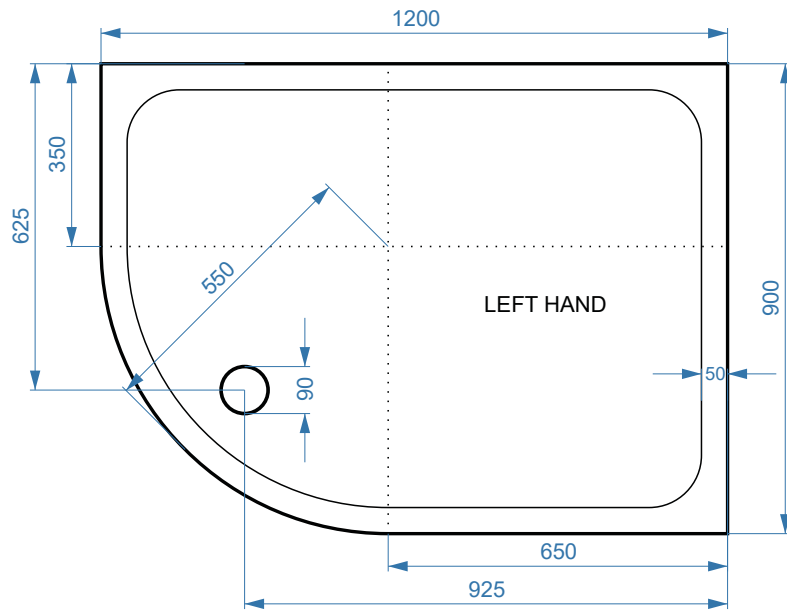

1200x900mm Offset Quad Left Hand Slimline Stone Tray - ST1200X900OSQDLH

SIZE(MM)	L 1200 X W 900 X H 45
FINISH	White Smooth Gloss

****Image waste position is for illustration purposes only.
Please check the waste position of each tray.***

Waste Outlet

The information contained on this page was correct at date of issue. Fitting dimensions are provided as a guide only. Some variation may occur due to manufacturing tolerances. We pursue a policy of continuing improvement in design and performance of our products and so reserve the right to change specifications without prior notice.